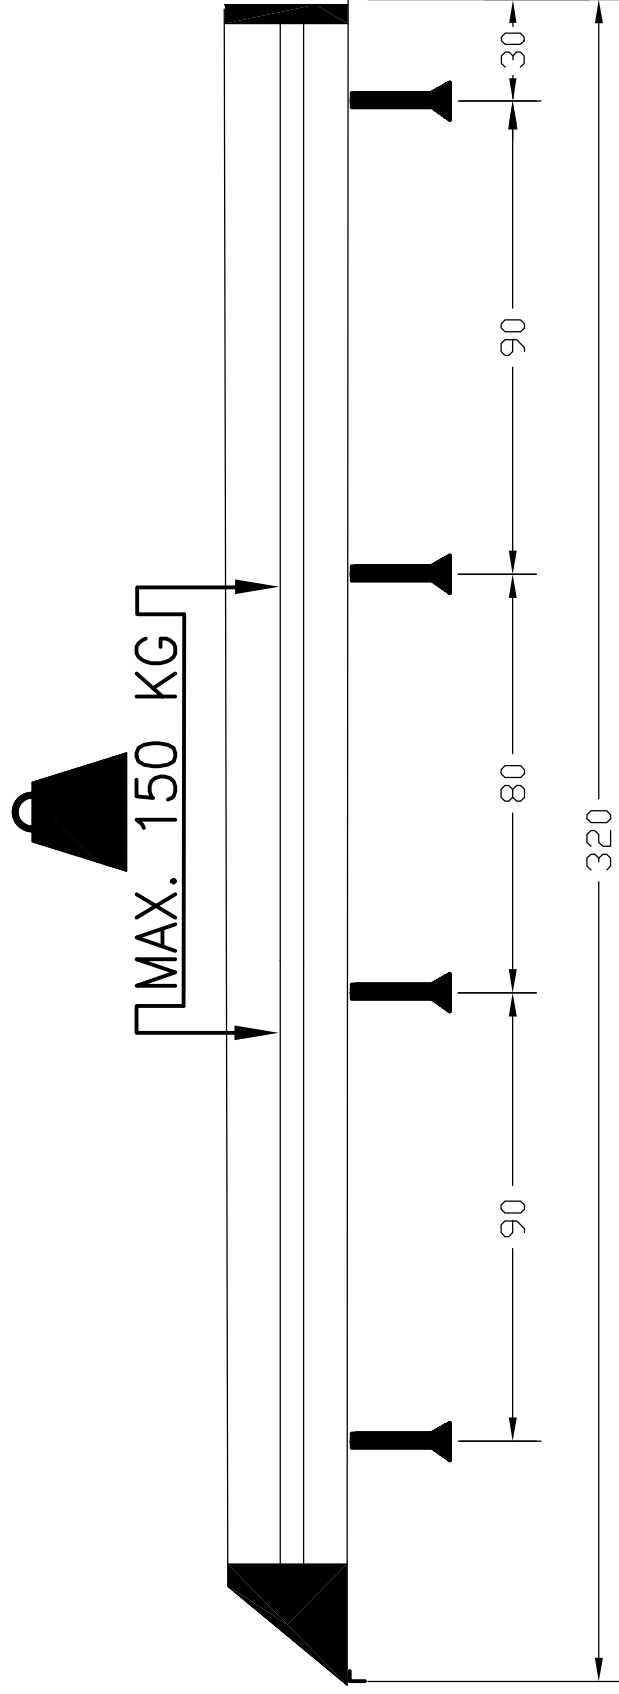

MONTAGEFILM KING-ALU IMPERIAAL

www.king-ping.nl
Email: info@king-ping.nl