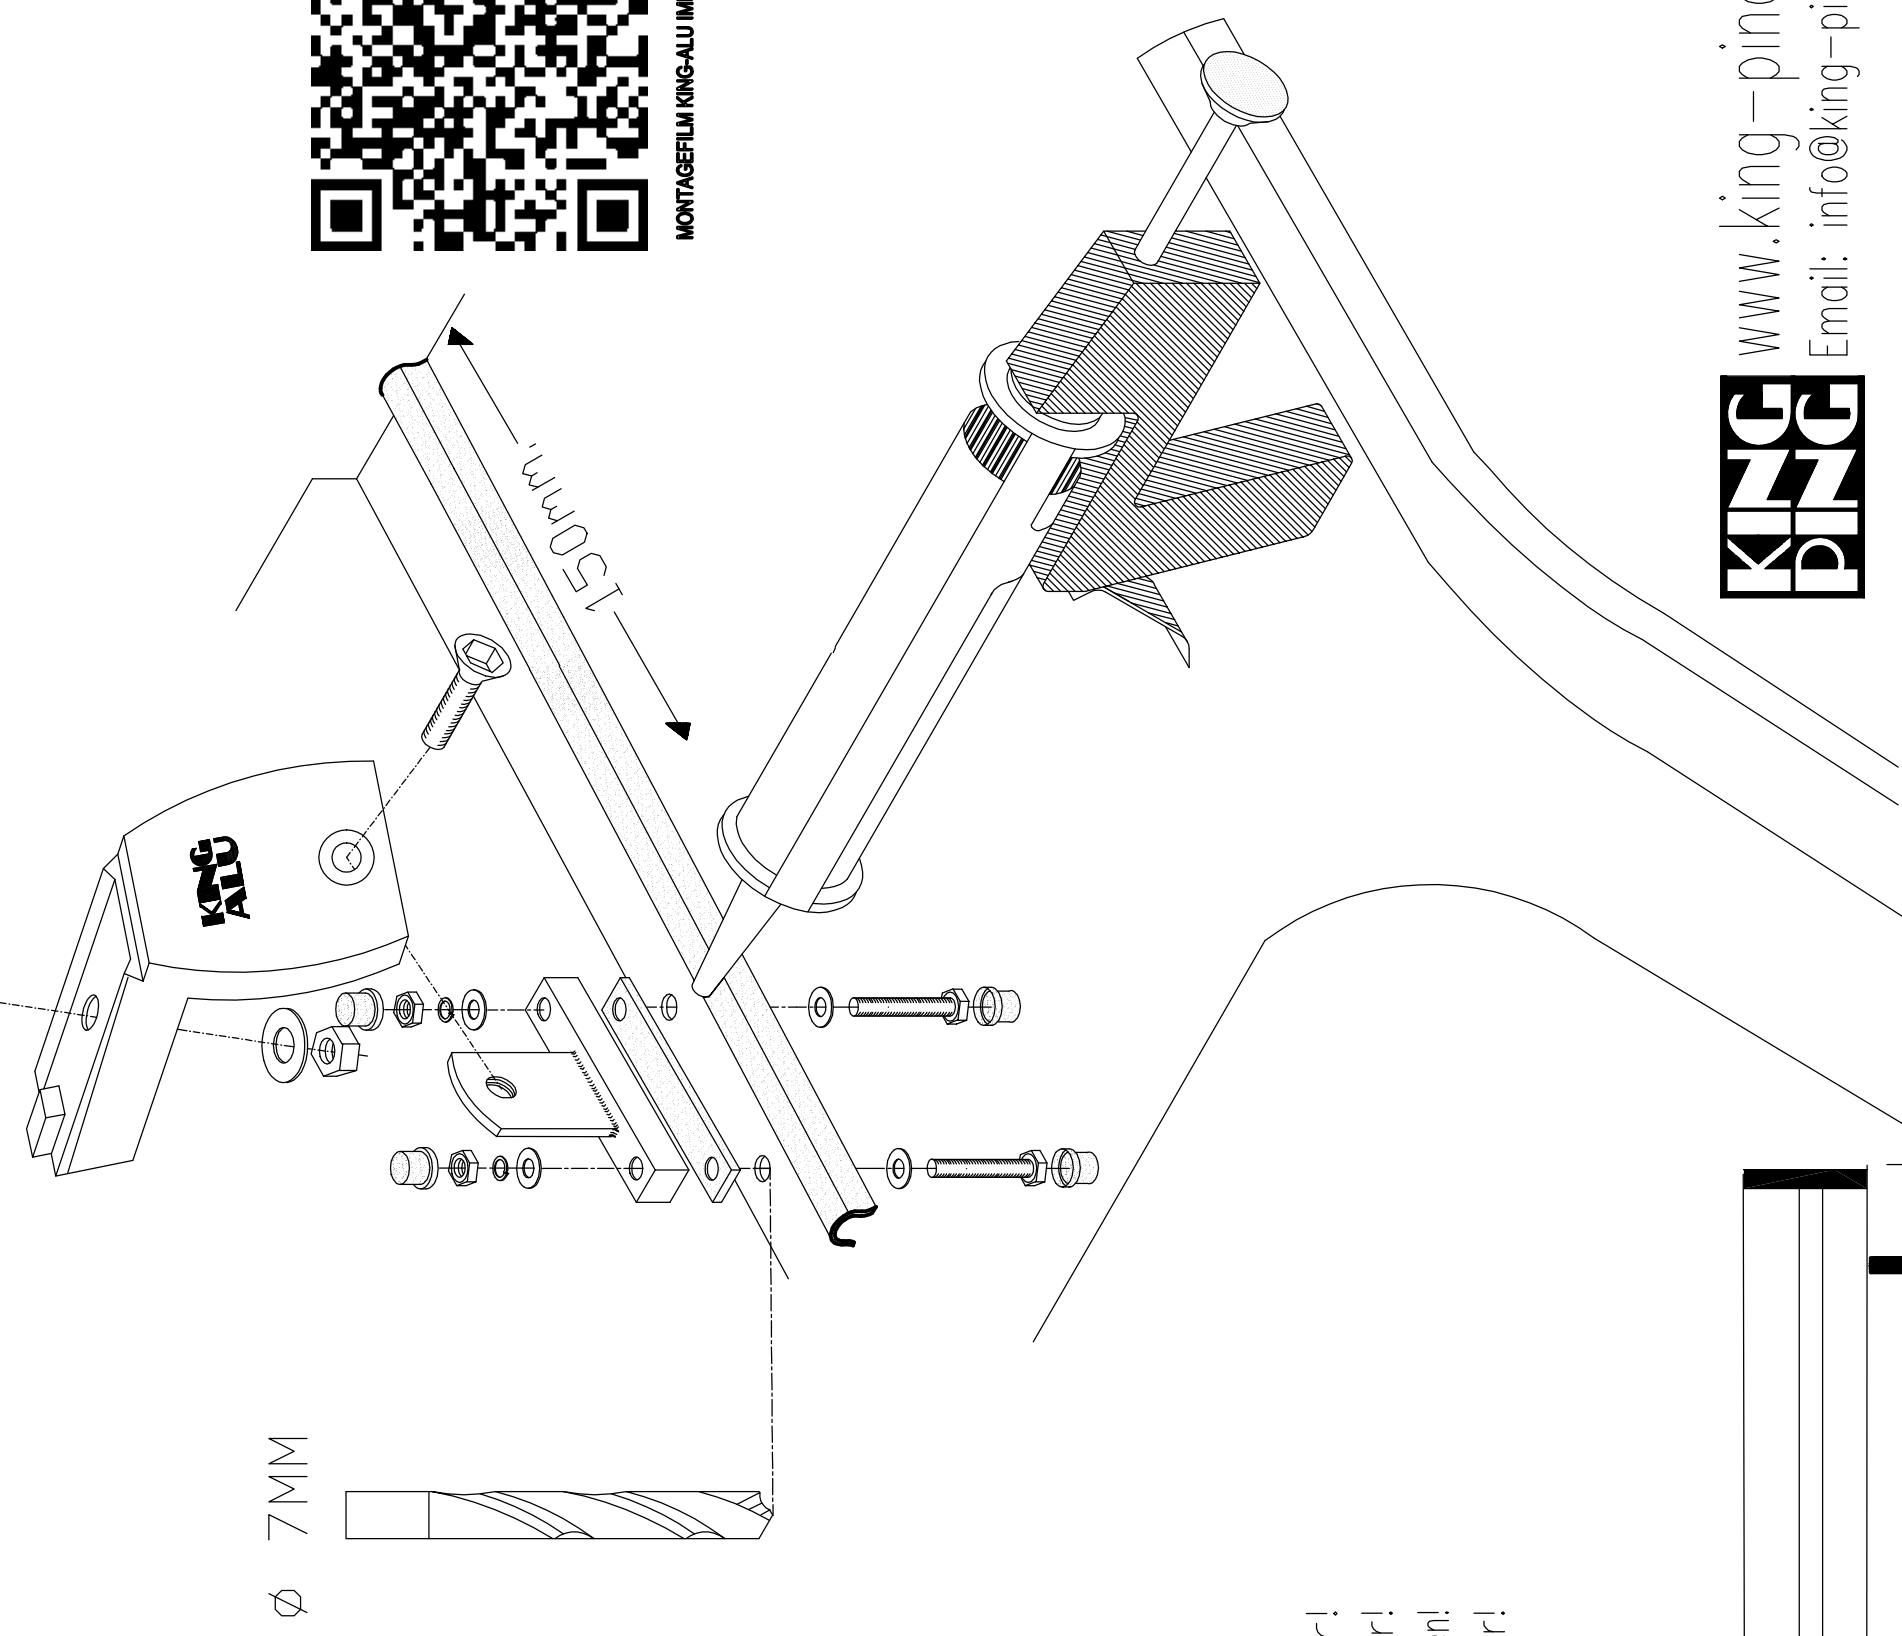

MONTAGEFILM KING-ALU IMPERIAAL

www.king-ping.nl
Email: info@king-ping.nl