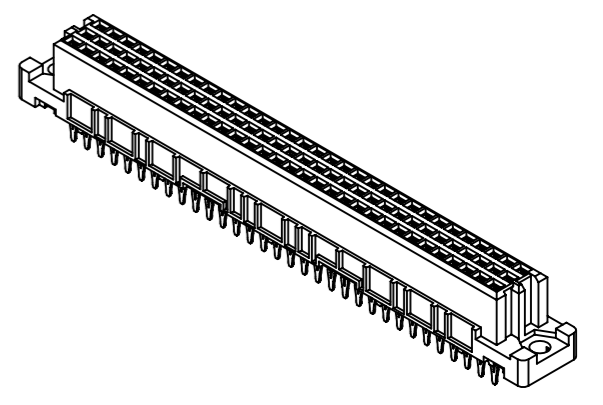

96 press-in contacts

☒ = position with contact

☐ = position without contact

only mateable with HARTING DIN NFF connector

1 recommended configuration of plated through holes and further information see product data sheet

09 03 296 6850 222	2
09 03 296 2850 222	1
part no.	performance level

	All Dimensions in mm Original Size DIN A3		Scale 1:1	Free size tol. complementary IEC 60603-2		Ref. Sub.	
	All rights reserved Department EL PD		Created by STORCK	Inspected by LEHNERT	Standardisation 302077	Date 2021-02-11	State Final Release
HARTING D-32339 Espelkamp		Title DIN Signal type C female press-in NFF 4.5 96-pole				Doc-Key / ECM-Nr. 100173852/UGD/169/G 500000188551	
		Type TB	Number 0903296X850222			Rev. G	Page 1/1