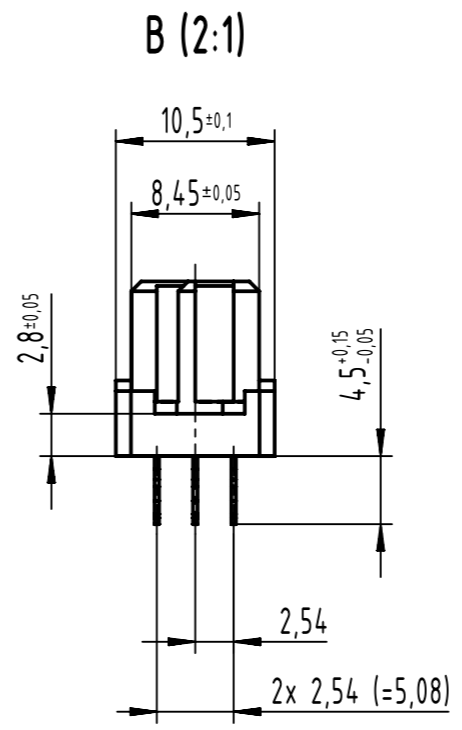

96 press-in contacts

☒ = position with contact

☐ = position without contact

only mateable with HARTING DIN NFF connector

1 recommended configuration of plated through holes and further information see product data sheet

09 03 296 6850 222	2
09 03 296 2850 222	1
part no.	performance level

	All Dimensions in mm Original Size DIN A3		Scale 1:1	Free size tol. complementary IEC 60603-2		Ref. Sub.	
	All rights reserved Department EL PD		Created by STORCK	Inspected by LEHNERT	Standardisation 302077	Date 2021-02-11	State Final Release
HARTING D-32339 Espelkamp		Title DIN Signal type C female press-in NFF 4.5 96-pole				Doc-Key / ECM-Nr. 100173852/UGD/169/G 500000188551	
		Type TB	Number 0903296X850222			Rev. G	Page 1/1