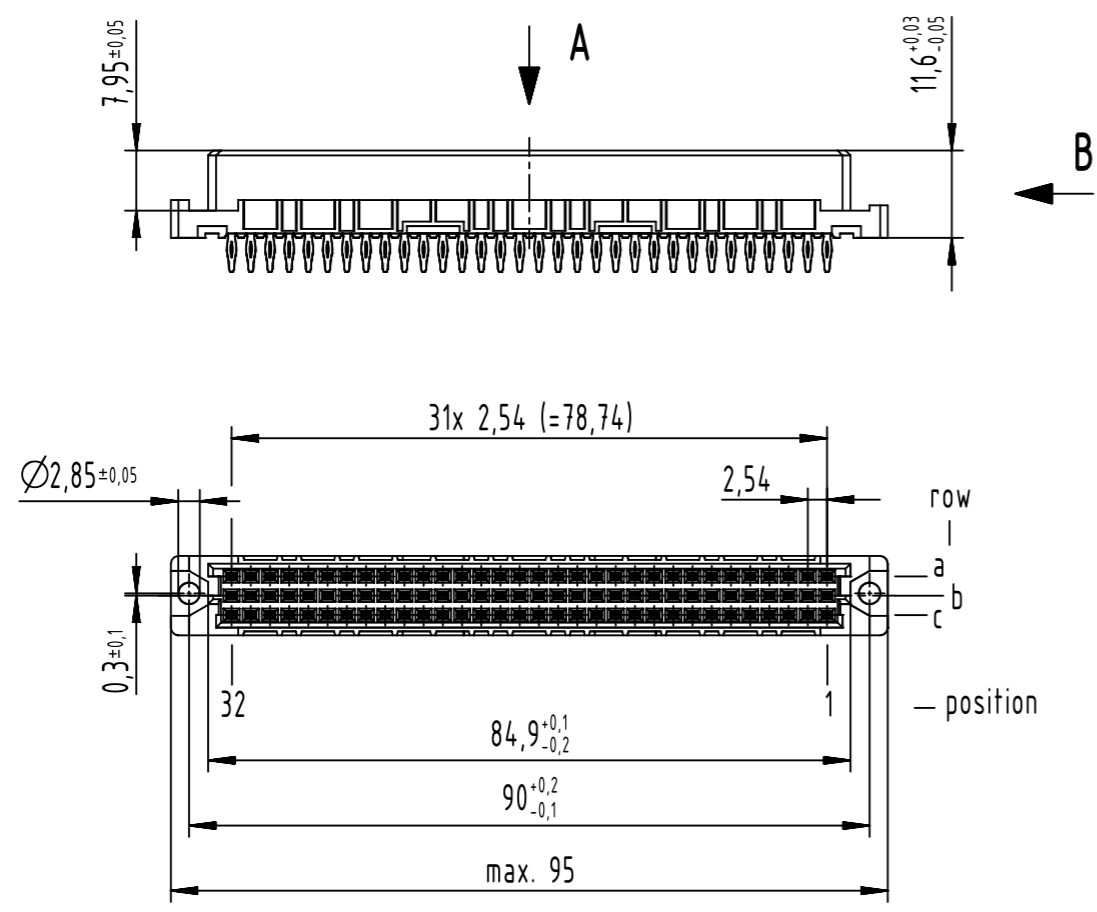

96 press-in contacts

☒ = position with contact

☐ = position without contact

only mateable with HARTING DIN NFF connector

1 recommended configuration of plated through holes and further information see product data sheet

09 03 296 6850 222	2
09 03 296 2850 222	1
part no.	performance level

	All Dimensions in mm Original Size DIN A3		Scale 1:1	Free size tol. complementary IEC 60603-2		Ref. Sub.	
	All rights reserved Department EL PD		Created by STORCK	Inspected by LEHNERT	Standardisation 302077	Date 2021-02-11	State Final Release
HARTING D-32339 Espelkamp		Title DIN Signal type C female press-in NFF 4.5 96-pole				Doc-Key / ECM-Nr. 100173852/UGD/169/G 500000188551	
		Type TB	Number 0903296X850222			Rev. G	Page 1/1