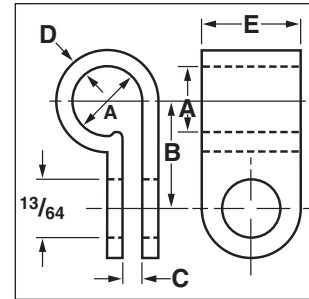

Plastic Cable Clamps

Polypropylene clamps hold harnesses, cables and tubing.

- Used for construction, maintenance and assembly-line operations.
- Use in control cabinets, panels and general applications.
- Tough, durable, yet extremely lightweight.
- Working temperature range: -54 °C (-66 °F) to 170 °C (340 °F).
- Clean, smooth edges for easy handling.
- Fast installation.

Part #	Pkg Qty	Dimensions					Color
		A dia.	B	C	D	E width	
PPC-1525	18/card	1/4"	25/64"	1/32"	3/64"	3/8"	Natural
PPC-1525UVB	18/card	1/4"	25/64"	1/32"	3/64"	3/8"	Black
PPC-1538	15/card	3/8"	31/64"	1/32"	3/64"	3/8"	Natural
PPC-1538UVB	15/card	3/8"	31/64"	1/32"	3/64"	3/8"	Black
PPC-1550	12/card	1/2"	35/64"	3/64"	3/64"	3/8"	Natural
PPC-1550UVB	12/card	1/2"	35/64"	3/64"	3/64"	3/8"	Black
PPC-1575	6/card	3/4"	3/64"	3/32"	3/64"	1/2"	Natural
PPC-1575UVB	6/card	3/4"	3/64"	3/32"	3/64"	1/2"	Black
PPC-1600	4/card	1"	51/64"	3/32"	3/64"	1/2"	Natural

NEW EZ-Cable Clips

EZ-Cable Clips are designed to secure low voltage cables and tubing.

- Flexible to accommodate different cable sizes.
- Made from aluminum, will not rust, crack or deteriorate.

Part #	Qty	Size	Clamp Dia.	Color
PAW-1525L1	15/clam	S	1/4"	White
PAW-1525T	15/clam	S	1/4"	White
PAW-1550L1	15/clam	L	1/2"	White

Part #	Size	Pkg Qty
PPR-1550	1/2"	2 pcs
PPR-1575	3/4"	2 pcs
PPR-1600	1"	1 pc

GB Xtreme®

Part #	Qty	Size	Country
XTM-401	2	3/8"	US
XTM-405	2	1/2"	US

These corrosive-resistant stainless steel clamps secure wire and cable wherever vibrations may occur. The controlled "squeeze" fastener allows fastening to desired tightness.