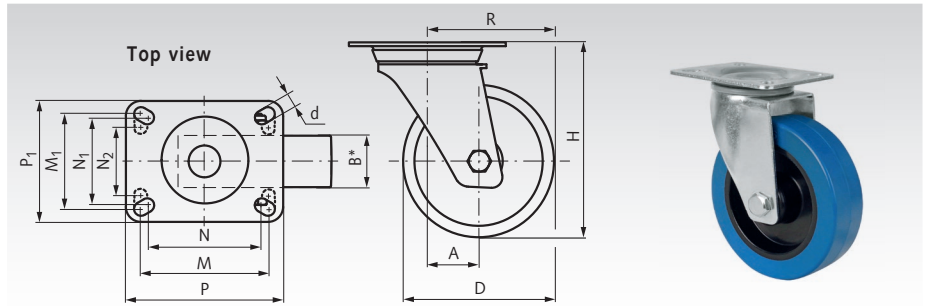

Transport Castors with Plate, elastic solid Rubber Wheel blue

Swivel Castors

Material: Fork: steel plate, zinc-plated.
Tread: elastic rubber, blue.
Wheel body: plastic, black, screwed.
Wheel mounting: roller bearing.
Swivel bearing: double ball wreath.
For indoor and outdoor use. Excellent driving and operating comfort. Gentle on the floor and extremely abrasion resistant (non-marking).

Temperature range: -20°C to +60°C.

Ordering Details: e.g.: Product No. 777 411 00,
Swivel castor, elastic rubber blue, D 100 mm

Product No.	D mm	B mm	H mm	A mm	R mm	d mm	P mm	P ₁ mm	M mm	M ₁ mm	N mm	N ₁ mm	N ₂ mm	Load capacity kg	Weight kg
777 411 00**	100	36	128	34	84	9	102	84	80	60	70	50	-	140	0,86
777 411 25	125	36	155	34	96,5	9	102	84	80	60	70	50	-	140	1,20
777 411 60	160	45	195	48	128	11	135	114	105	80	-	-	75	300	2,20
777 412 00	200	45	235	58	158	11	135	114	105	80	-	-	75	350	2,66

Swivel Castors with Brake

Material: Fork: steel plate, zinc-plated.
Tread: elastic rubber, blue.
Wheel body: plastic, black, screwed.
Wheel mounting: roller bearing.
Swivel bearing: double ball wreath.
For indoor and outdoor use. Excellent driving and operating comfort. Gentle on the floor and extremely abrasion resistant (non-marking).

Temperature range: -20°C to +60°C.

Ordering Details: e.g.: Product No. 777 421 00,
Swivel castor with brake, elastic rubber blue, D 100 mm

Product No.	D mm	B mm	H mm	A mm	R mm	d mm	P mm	P ₁ mm	M mm	M ₁ mm	N mm	N ₁ mm	N ₂ mm	Load capacity kg	Weight kg
777 421 00**	100	36	128	34	84	9	102	84	80	60	70	50	-	140	1,10
777 421 25	125	36	155	34	96,5	9	102	84	80	60	70	50	-	140	1,40
777 421 60	160	45	195	48	128	11	135	114	105	80	-	-	75	300	2,80
777 422 00	200	45	235	58	158	11	135	114	105	80	-	-	75	350	3,30