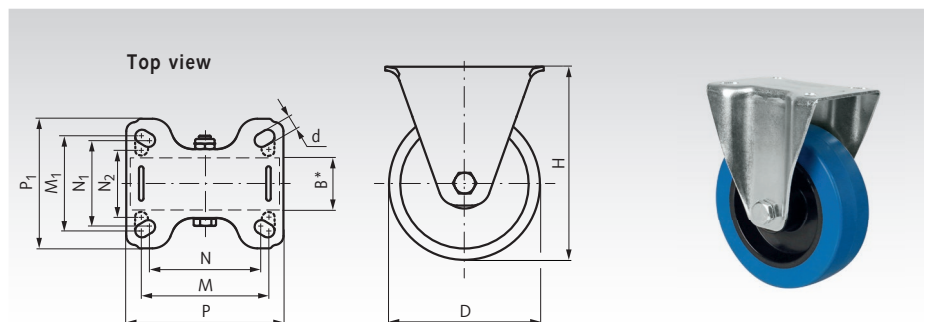

Transport Castors with Plate, elastic solid Rubber Wheel blue

Swivel Castors

Material: Fork: steel plate, zinc-plated.
Tread: elastic rubber, blue.
Wheel body: plastic, black, screwed.
Wheel mounting: roller bearing.
Swivel bearing: double ball wreath.
For indoor and outdoor use. Excellent driving and operating comfort. Gentle on the floor and extremely abrasion resistant (non-marking).

Swivel Castors with Brake

Material: Fork: steel plate, zinc-plated.
Tread: elastic rubber, blue.
Wheel body: plastic, black, screwed.
Wheel mounting: roller bearing.
Swivel bearing: double ball wreath.
For indoor and outdoor use. Excellent driving and operating comfort. Gentle on the floor and extremely abrasion resistant (non-marking).

Temperature range: -20°C to +60°C.

Ordering Details: e.g.: Product No. 777 421 00,
Swivel castor with brake, elastic rubber blue, D 100 mm

Product No.	D mm	B mm	H mm	A mm	R mm	d mm	P mm	P ₁ mm	M mm	M ₁ mm	N mm	N ₁ mm	N ₂ mm	Load capacity kg	Weight kg
777 421 00**	100	36	128	34	84	9	102	84	80	60	70	50	-	140	1,10
777 421 25	125	36	155	34	96,5	9	102	84	80	60	70	50	-	140	1,40
777 421 60	160	45	195	48	128	11	135	114	105	80	-	-	75	300	2,80
777 422 00	200	45	235	58	158	11	135	114	105	80	-	-	75	350	3,30

Temperature range: -20°C to +60°C.

Ordering Details: e.g.: Product No. 777 431 00,
Fixed castor, elastic rubber blue, D 100 mm

Product No.	D mm	B mm	H mm	d mm	P mm	P ₁ mm	M mm	M ₁ mm	N mm	N ₁ mm	N ₂ mm	Load capacity kg	Weight kg
777 431 00**	100	36	128	9	101	84	80	60	70	50	-	140	0,73
777 431 25	125	36	155	9	104	80	80	60	70	50	-	140	0,95
777 431 60	160	45	195	11	135	114	105	80	-	-	75	300	1,85
777 432 00	200	45	235	11	135	114	105	80	-	-	75	350	2,40