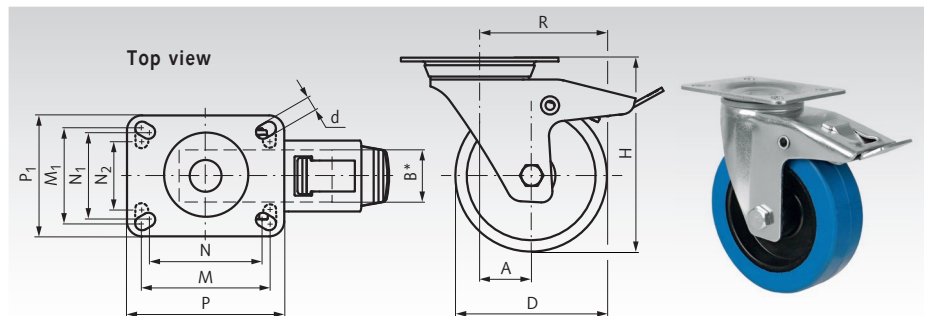

Transport Castors with Plate, elastic solid Rubber Wheel blue

Swivel Castors

Material: Fork: steel plate, zinc-plated.
Tread: elastic rubber, blue.
Wheel body: plastic, black, screwed.
Wheel mounting: roller bearing.
Swivel bearing: double ball wreath.
For indoor and outdoor use. Excellent driving and operating comfort. Gentle on the floor and extremely abrasion resistant (non-marking).

Temperature range: -20°C to +60°C.

Ordering Details: e.g.: Product No. 777 411 00,
Swivel castor, elastic rubber blue, D 100 mm

Product No.	D mm	B mm	H mm	A mm	R mm	d mm	P mm	P ₁ mm	M mm	M ₁ mm	N mm	N ₁ mm	N ₂ mm	Load capacity kg	Weight kg
777 411 00**	100	36	128	34	84	9	102	84	80	60	70	50	-	140	0,86
777 411 25	125	36	155	34	96,5	9	102	84	80	60	70	50	-	140	1,20
777 411 60	160	45	195	48	128	11	135	114	105	80	-	-	75	300	2,20
777 412 00	200	45	235	58	158	11	135	114	105	80	-	-	75	350	2,66

Swivel Castors with Brake

Material: Fork: steel plate, zinc-plated.
Tread: elastic rubber, blue.
Wheel body: plastic, black, screwed.
Wheel mounting: roller bearing.
Swivel bearing: double ball wreath.
For indoor and outdoor use. Excellent driving and operating comfort. Gentle on the floor and extremely abrasion resistant (non-marking).

Temperature range: -20°C to +60°C.

Ordering Details: e.g.: Product No. 777 421 00,
Swivel castor with brake, elastic rubber blue, D 100 mm

Product No.	D mm	B mm	H mm	A mm	R mm	d mm	P mm	P ₁ mm	M mm	M ₁ mm	N mm	N ₁ mm	N ₂ mm	Load capacity kg	Weight kg
777 421 00**	100	36	128	34	84	9	102	84	80	60	70	50	-	140	1,10
777 421 25	125	36	155	34	96,5	9	102	84	80	60	70	50	-	140	1,40
777 421 60	160	45	195	48	128	11	135	114	105	80	-	-	75	300	2,80
777 422 00	200	45	235	58	158	11	135	114	105	80	-	-	75	350	3,30