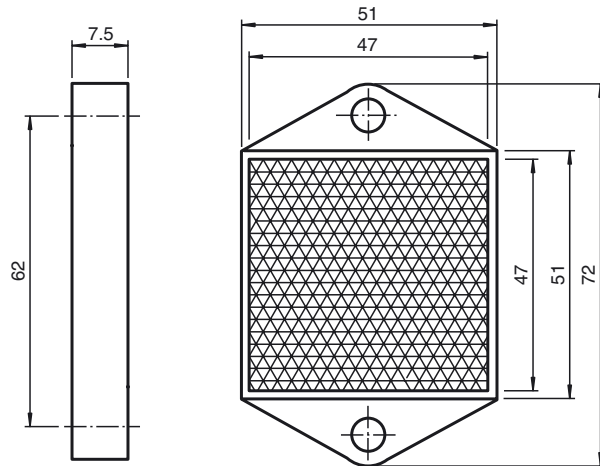

Dimensions

Model Number

REF-H51x72

Reflector, rectangular 51 mm x 72 mm,
mounting holes

Features

- Mounting holes for simple installation

Technical data

General specifications

Construction type rectangular

Ambient conditions

Ambient temperature -20 ... 60 °C (-4 ... 140 °F)

Mechanical specifications

Material PMMA

Dimensions 51 mm x 72 mm x 7.5 mm

Mounting mounting holes