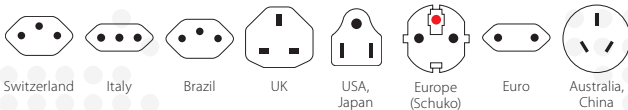

Combo World to UK

2in1 solution: Great Britain and Europe – combined in a single adapter

This travel adapter ensures getting connected is easier than ever, not just in UK but also in all other countries with Schuko standard sockets (as predominantly found in Europe). Our SKROSS® Combo World to UK adapter provides global travellers with a safe, reliable and easy connection in all countries with the UK and Schuko standard, making it an ideal solution for business and leisure travellers.

Suitable for

Compatibility (Input)

Compatibility (Output)

Packaging (Retail)

Product Category

- Country Travel Adapter: Combo

Technical Specifications

- Designed in Switzerland
- Suitable for equipment with earthed & unearthed plugs (2- & 3-pole)
- Input plugs: Switzerland, Italy, Brazil, UK, USA/Japan, Europe (Schuko & 2-pole Euro), Australia/China
- Output plugs: UK, Europe (Schuko)
- Input voltage: 100 V – 250 V
- Max. load: 13 A
- Power rating: e.g. 100 V – 1300 W / 250 V – 3250 W
- Replaceable fuse T 13 A
- Does not convert voltage