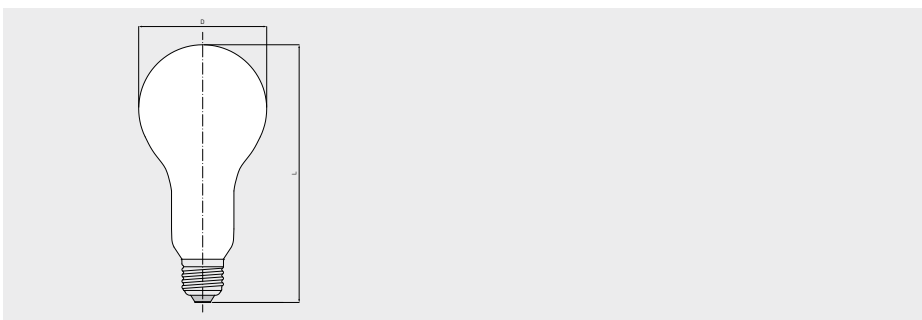

Photo lamps

Set lights for B/W and colour photography and video

For special features, specific benefits and areas of use see page 143

Article no.	Description	V	W	Am- perage	Cap	Bulb diameter D max. mm	Total length L max. mm	Light centre length LCL mm	Lumi- nous flux lm	Average life h	Colour temperature K	Burning position	PU
77841413	240V 500W B22d A.80x159.5	240	530		B22d	81	163.5		14,400	6	3,400	any	
77841414	220V 500W E27 A.80x166	220	530		E27	81	165		14,400	6	3,400	any	
77841408	240V 500W E27 A.80x166	240	500		E27	81	165		14,400	6	3,400	any	

Article no.	Description	V	W	Am- perage	Cap	Bulb diameter D max. mm	Total length L max. mm	Light centre length LCL mm	Lumi- nous flux lm	Average life h	Colour temperature K	Burning position	PU
00845275	230V 250W E27/27 60x105 blue	230	250		E27	61	105		3,400	25	ca. 4,000		

Article no.	Description	V	W	Am- perage	Cap	Bulb diameter D max. mm	Total length L max. mm	Light centre length LCL mm	Lumi- nous flux lm	Average life h	Colour temperature K	Burning position	PU
77841403	240-250V 275W B22d A.60x102.5	240-250	275		B22d	61	105.5		7,400	4	3,400	any	