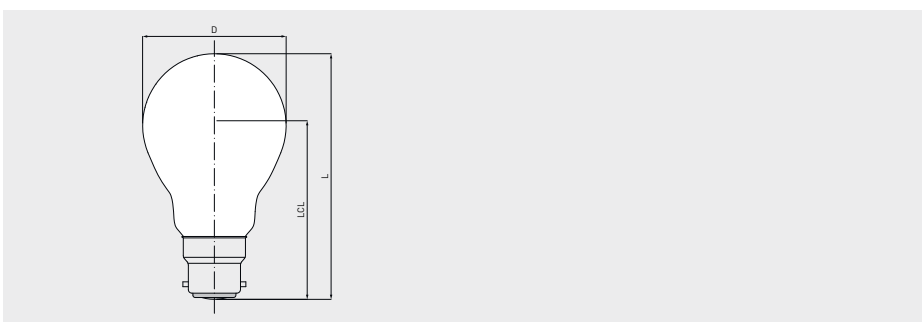

Photo lamps

Set lights for B/W and colour photography and video

For special features, specific benefits and areas of use see page 143

Article no.	Description	V	W	Am- perage	Cap	Bulb diameter D max. mm	Total length L max. mm	Light centre length LCL mm	Lumi- nous flux lm	Average life h	Colour temperature K	Burning position	PU
77841413	240V 500W B22d A.80x159.5	240	530		B22d	81	163.5		14,400	6	3,400	any	
77841414	220V 500W E27 A.80x166	220	530		E27	81	165		14,400	6	3,400	any	
77841408	240V 500W E27 A.80x166	240	500		E27	81	165		14,400	6	3,400	any	

Article no.	Description	V	W	Am- perage	Cap	Bulb diameter D max. mm	Total length L max. mm	Light centre length LCL mm	Lumi- nous flux lm	Average life h	Colour temperature K	Burning position	PU
00845275	230V 250W E27/27 60x105 blue	230	250		E27	61	105		3,400	25	ca. 4,000		

Article no.	Description	V	W	Am- perage	Cap	Bulb diameter D max. mm	Total length L max. mm	Light centre length LCL mm	Lumi- nous flux lm	Average life h	Colour temperature K	Burning position	PU
77841403	240-250V 275W B22d A.60x102.5	240-250	275		B22d	61	105.5		7,400	4	3,400	any	