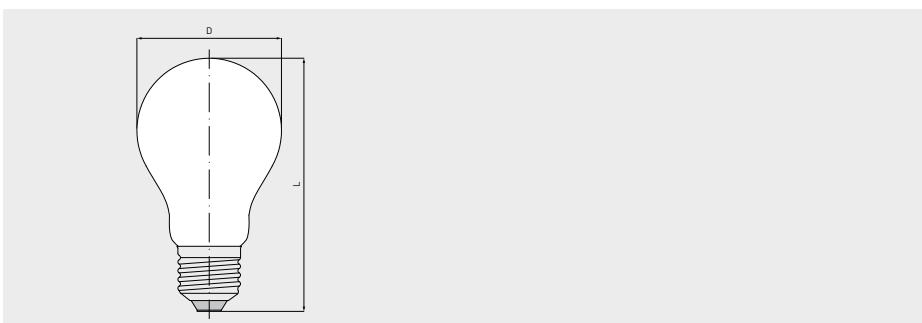

Photo lamps

Set lights for B/W and colour photography and video

For special features, specific benefits and areas of use see page 143

Article no.	Description	V	W	Am- perage	Cap	Bulb diameter D max. mm	Total length L max. mm	Light centre length LCL mm	Lumi- nous flux lm	Average life h	Colour temperature K	Burning position	PU
77841413	240V 500W B22d A.80x159.5	240	530		B22d	81	163.5		14,400	6	3,400	any	
77841414	220V 500W E27 A.80x166	220	530		E27	81	165		14,400	6	3,400	any	
77841408	240V 500W E27 A.80x166	240	500		E27	81	165		14,400	6	3,400	any	

Article no.	Description	V	W	Am- perage	Cap	Bulb diameter D max. mm	Total length L max. mm	Light centre length LCL mm	Lumi- nous flux lm	Average life h	Colour temperature K	Burning position	PU
00845275	230V 250W E27/27 60x105 blue	230	250		E27	61	105		3,400	25	ca. 4,000		

Article no.	Description	V	W	Am- perage	Cap	Bulb diameter D max. mm	Total length L max. mm	Light centre length LCL mm	Lumi- nous flux lm	Average life h	Colour temperature K	Burning position	PU
77841403	240-250V 275W B22d A.60x102.5	240-250	275		B22d	61	105.5		7,400	4	3,400	any	