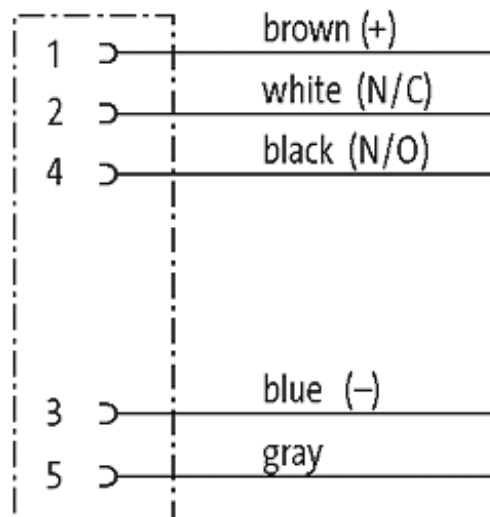

M12 FEMALE FLANGE PLUG A CODED FRONT MOUNT

PP-wires 5X0.34 0.2m

Flange M12 female
5-pole
Front mounting
with multi-strand wire

[Link to Product](#)**Illustration**

Female

Product may differ from Image

Form

13561

Technical Data

Operating voltage	max. 125 V AC/DC
Operating current per contact	max. 4 A
Locking of ports	Screw thread M12 × 1 mm (recommended torque 0.6 Nm) self-securing
Protection	IP67 inserted and tightened (EN 60529)