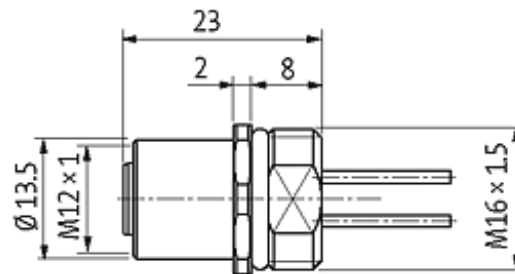

M12 FEMALE FLANGE PLUG A CODED FRONT MOUNT

PP-wires 5X0.34 0.2m

Flange M12 female
5-pole
Front mounting
with multi-strand wire

[Link to Product](#)**Illustration**

Female

Product may differ from Image

Form

13561

Technical Data

Operating voltage	max. 125 V AC/DC
Operating current per contact	max. 4 A
Locking of ports	Screw thread M12 × 1 mm (recommended torque 0.6 Nm) self-securing
Protection	IP67 inserted and tightened (EN 60529)

Cables

Cable number	975
No./diameter of wires	5 × 0.34 mm ²
Wire isolation	PP (br, wh, bl, bk, gnye)
Shore hardness outer jacket	70 ± 5D
Outer diameter	approx. 1.25 mm
Bend radius (fixed)	5 × outer Ø
Bend radius (moving)	10 × outer Ø
Temperature range (fixed)	-40...+80 °C
Temperature range (mobile)	-25...+80 °C