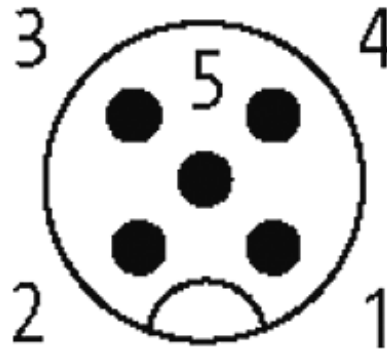

M12 FEMALE FLANGE PLUG A CODED FRONT MOUNT

PP-wires 5X0.34 0.2m

Flange M12 female
5-pole
Front mounting
with multi-strand wire

[Link to Product](#)**Illustration**

Female

Product may differ from Image

Form

13561

Technical Data

Operating voltage	max. 125 V AC/DC
Operating current per contact	max. 4 A
Locking of ports	Screw thread M12 × 1 mm (recommended torque 0.6 Nm) self-securing
Protection	IP67 inserted and tightened (EN 60529)

Cables

Cable number	975
No./diameter of wires	5 × 0.34 mm ²
Wire isolation	PP (br, wh, bl, bk, gnye)
Shore hardness outer jacket	70 ± 5D
Outer diameter	approx. 1.25 mm
Bend radius (fixed)	5 × outer Ø
Bend radius (moving)	10 × outer Ø
Temperature range (fixed)	-40...+80 °C
Temperature range (mobile)	-25...+80 °C