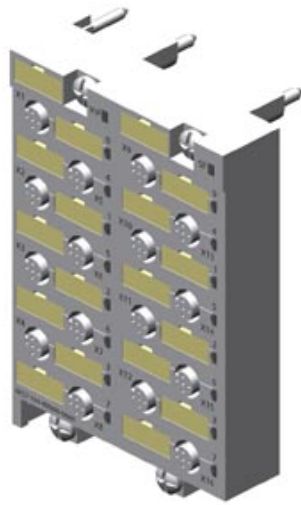

SIMATIC DP, ET200PRO CONNECTING MODULE FOR FAILSAFE
ELECTRONIC MODULE 8/16 F-DI DC24V

last modified:

12.03.2015