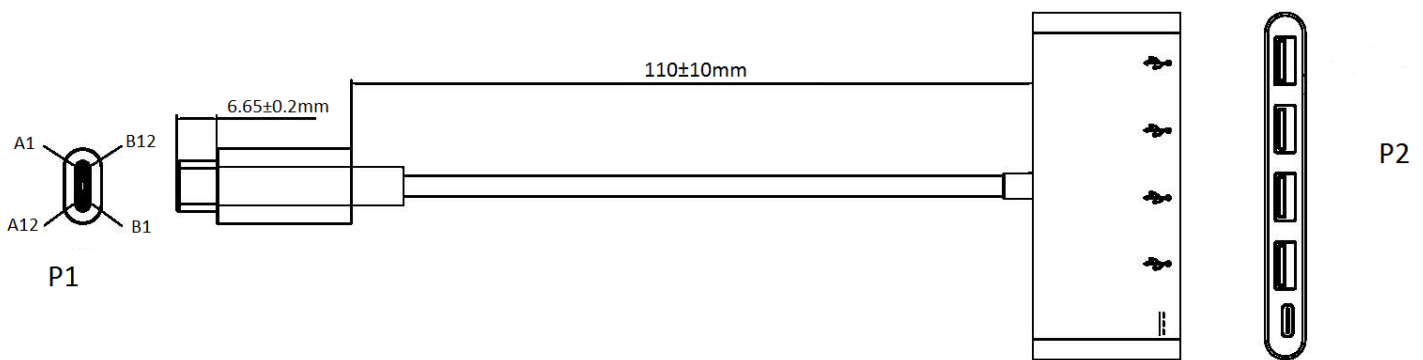

Datenblatt - Fiche technique - Data sheet

**14.02.5045**

ROLINE USB 3.1 Hub, 4fach, Typ C Anschlusskabel, mit 1 PD-Port

ROLINE Hub USB 3.1, 4 ports, 1x C (PD)

ROLINE USB 3.1 Hub, 4 Ports, Type C connection cable, with Power Supply  
(PD)

Item no.: 14.02.5045

ROLINE USB 3.1 Type C Cable Adapter, w/hub, w/PD, silver

## Features:

- Support USB 3.1/3.0 super speed (5Gbps) transmission, downward compatible USB2.0
- Support to connect 4x USB (3.0) devices simultaneously
- USB-C female charging port supports to charge for Macbook or Google new Chromebook Pixel and other USB-C supported devices
- Total output of four ports is 1500mA
- USB-C female port supplies power up to 60W (20V/3A)
- Multiple USB-C interfaces support plug and play, hot swap
- Easy to use and carry
- Plastic casing with silver coating
- Operating Temperature: 0 °C to 45°C
- Storage Temperature: -10 °C to 70°C
- Relative Humidity: 0% to 85 % RH (no condensing)