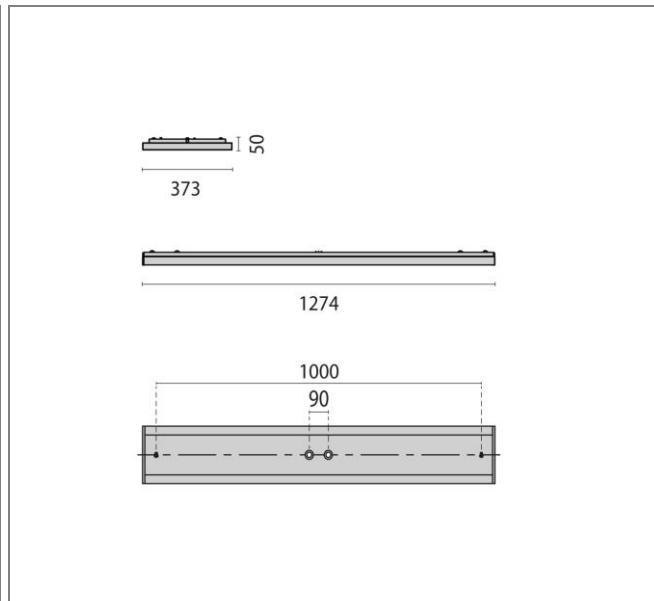

ART.: 8630661453410

SL630 AB PRISM

Art.: 8630661453410, SL630 AB, Prismenstruktur, 40W, 4000K, Driver static, 1274mm, Symmetrical - direct, White, LED surface-mount luminaire for interior, comprising: Housing made of steel sheet, die-cast aluminium end caps, powder painted / Prismatic cover for efficient light diffusion, glare reduction and a high level of uniformity / Renovation version with luminaire width > 370 mm to cover existing holes / Direct light distribution / LED Sidelight-Technology for a homogenous light distribution over the entire area of the cover / Colour rendering index Ra > 80 / Colour tolerance according to MacAdam = 3 SDCM / Light engine can be replaced by means of a slide-in mechanism / VDU application suitable acc. to EN 12464-1 (see table) / Special colour versions available upon request

Connected load	40 W
Luminous flux	4730 lm
Efficiency	118 lm/W
Colour temperature	4000K
Colour rendering (CRI)	80
IP class	20
Nominal voltage	220 – 240 V
Colour	WH-RAL9016
UGR	16,3
Glare control	✓