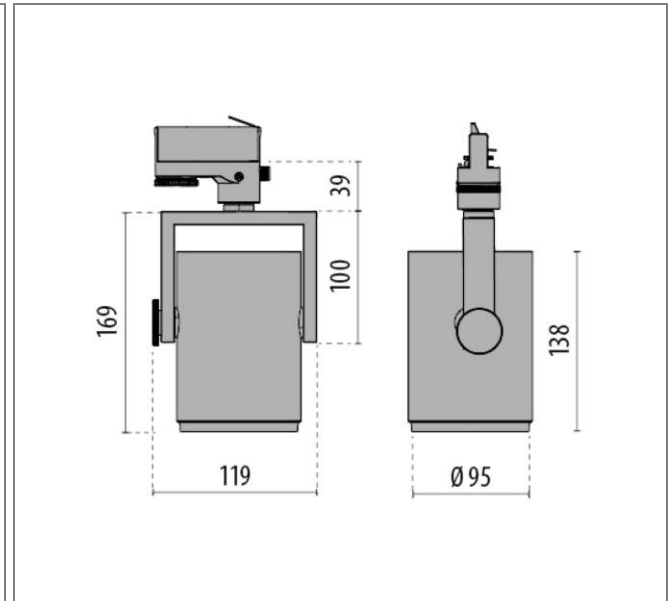

**ART.: 8425483173380**

AS425 LED WIDE FLOOD REFLECTOR

Art.: 8425483173380, AS425 LED, 20W, 3000K, Driver static, Direct / wideflood (2 x 30°-37°), Black, LED track light for interior, including: Extruded aluminum profile and die-cast aluminum spotlight housing, powder-coated, Tilting and turning spotlight head, High-brilliance spherical faceted reflector for maximum lamp performance and neutral colour rendering, Bayonet-closure ring for a toolless replacement of the reflector and the louvre, Reflector in Wide Flood design Colour rendering index Ra > 90, Colour tolerance according to MacAdam ≤ 3 SDCM Universal tri-phase adaptor included, Complete with electric converter, Toolless mounting, Complete with clear safety glass pane

<b>Connected load</b>	20 W
<b>Luminous flux</b>	2180 lm
<b>Efficiency</b>	109 lm/W
<b>Colour temperature</b>	3000K
<b>Colour rendering (CRI)</b>	80
<b>IP class</b>	20
<b>Nominal voltage</b>	220 – 240 V
<b>Colour</b>	RAL 9005