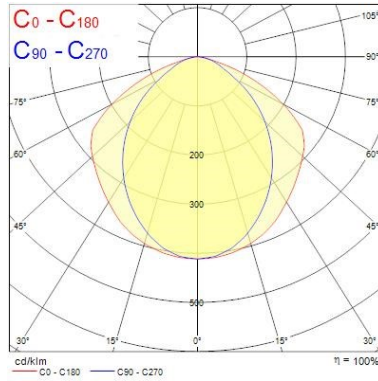

Nominal Frequency (Hz) 50/60Hz

Physical data

Housing colour White

IP rating IP20

IK rating IK02

Nominal Product Length (mm) 1550

Nominal Product Width (mm) 202

Nominal Product Height (mm) 85

Units per outer package 1

Packaging outer length / height (cm) 155.0

Packaging outer width (cm) 9.0

Packaging outer depth (cm) 21.0

Sylmaster LED

SYLMASTER T8 LED 1500 1L 2850lm 4K
0051686

PHOTOMETRY

0.5	0.96 1.75	E(0°) E(C90) E(C0)	4715 393 257
1.0	1.91 3.51	E(0°) E(C90) E(C0)	1179 223 72
1.5	2.87 5.26	E(0°) E(C90) E(C0)	524 99 32
2.0	3.82 7.01	E(0°) E(C90) E(C0)	296 56 18
2.5	4.78 8.77	E(0°) E(C90) E(C0)	189 36 11
3.0	5.73 10.52	E(0°) E(C90) E(C0)	121 26 8

Distance [m] Cone diameter [m] Illuminance [lx]

— C0 - C180 (Half beam angle: 120.6°)
— C90 - C270 (Half beam angle: 87.4°)

TECHNICAL DRAWINGS

Version	L	W	F	H
1x36W	1250	202	1000	85
1x58W	1550	202	1000	85
2x36W	1250	202	1000	85
2x58W	1550	202	1000	85