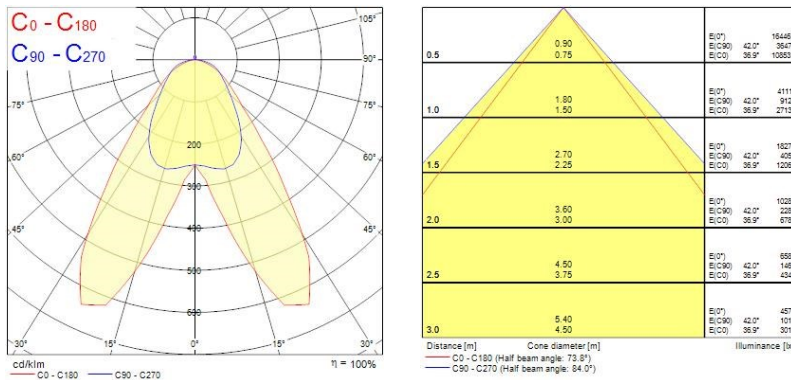

Isoline DALI

ISOLINE 3380MM 4K DASY DA 8C
0042538

Physical data

Housing colour	RAL 9016 - Traffic white / Bezel
IP rating	IP20
IK rating	IK03
IK rating of sensor	IK03
Diffuser finish	Transparent
Diffuser material	PMMA Acrylic
Nominal Product Length (mm)	3380
Nominal Product Width (mm)	62
Nominal Product Height (mm)	59
Weight (kg)	5.0

Packaging

Single packaging type	Mix(80% carton, 20% plastic)
Product EAN number	5410288425382
Packaging single length / height (cm)	353.0
Packaging single width (cm)	6.5
Packaging single depth (cm)	5.8
DUN14 (outer)	05410288425382
Units per outer package	1
Packaging outer length / height (cm)	354.0
Packaging outer width (cm)	7.0
Packaging outer depth (cm)	6.3

PHOTOMETRY

TECHNICAL DRAWINGS