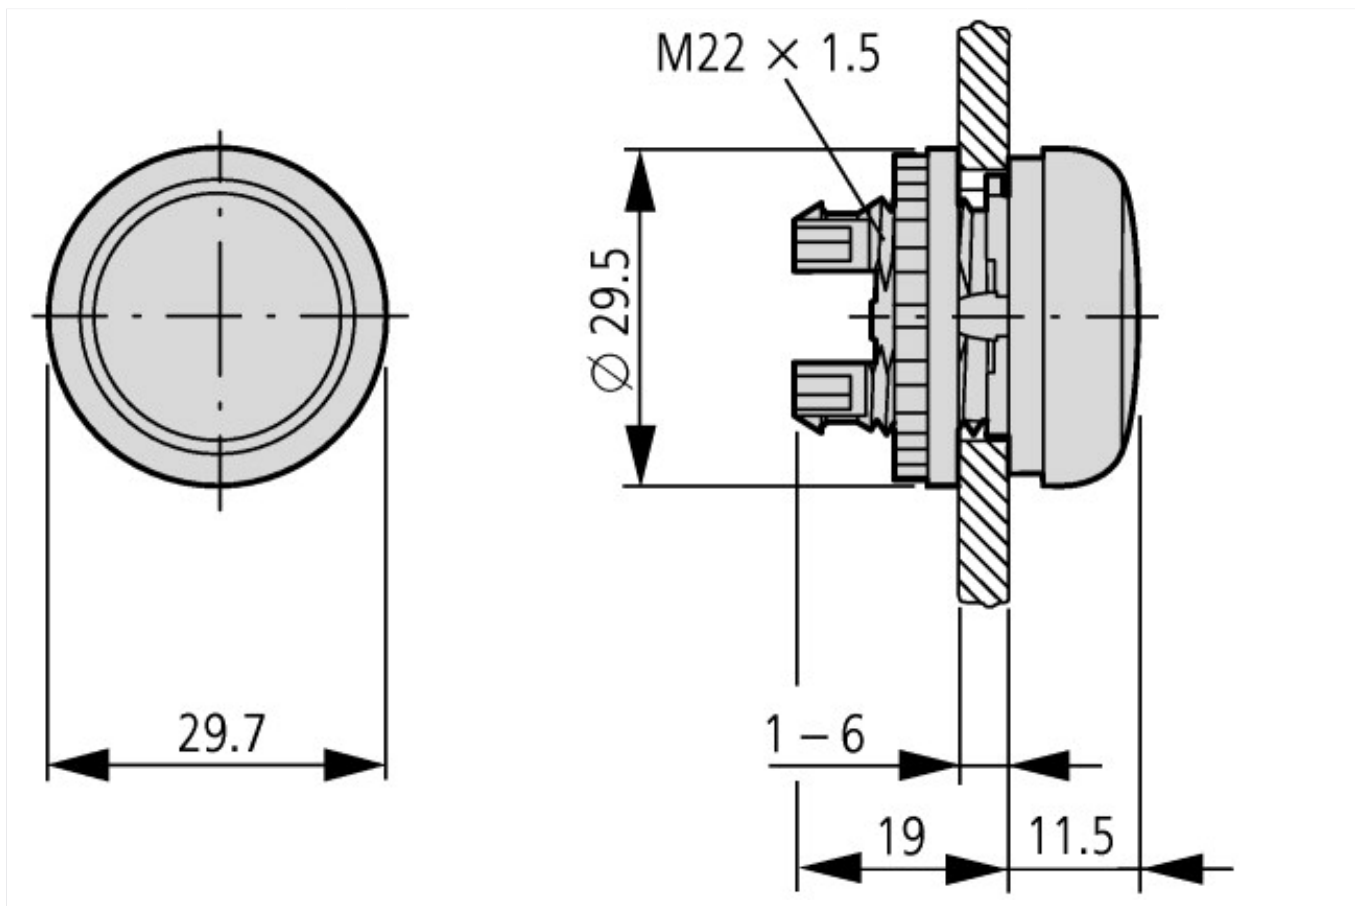

Range			RMQ-Titan (drilling dimensions 22.5 mm)
Basic function			Indicator lights
Single unit/Complete unit			Single unit
Colour			
			Blue
Design			Flush
Protection type			IP67, IP69K
Front ring			Front ring: titanium
Connection to SmartWire-DT			yes

Material front ring			Insulated material
Color bezel			Chrome
Lens design			Round
Height meter opening		mm	6
With bezel			YES
Protection type (IP), at front			IP67
Hole diameter		mm	22

CAD-Data

Product standards CAD data:

<http://eaton-moeller.partcommunity.com>

Dimensions

Pushbuttons and indicator lights with M22-TC telescopic clip and M22-TCV extension

① Top-hat rail to IEC/EN 60715

Additional product information (links)