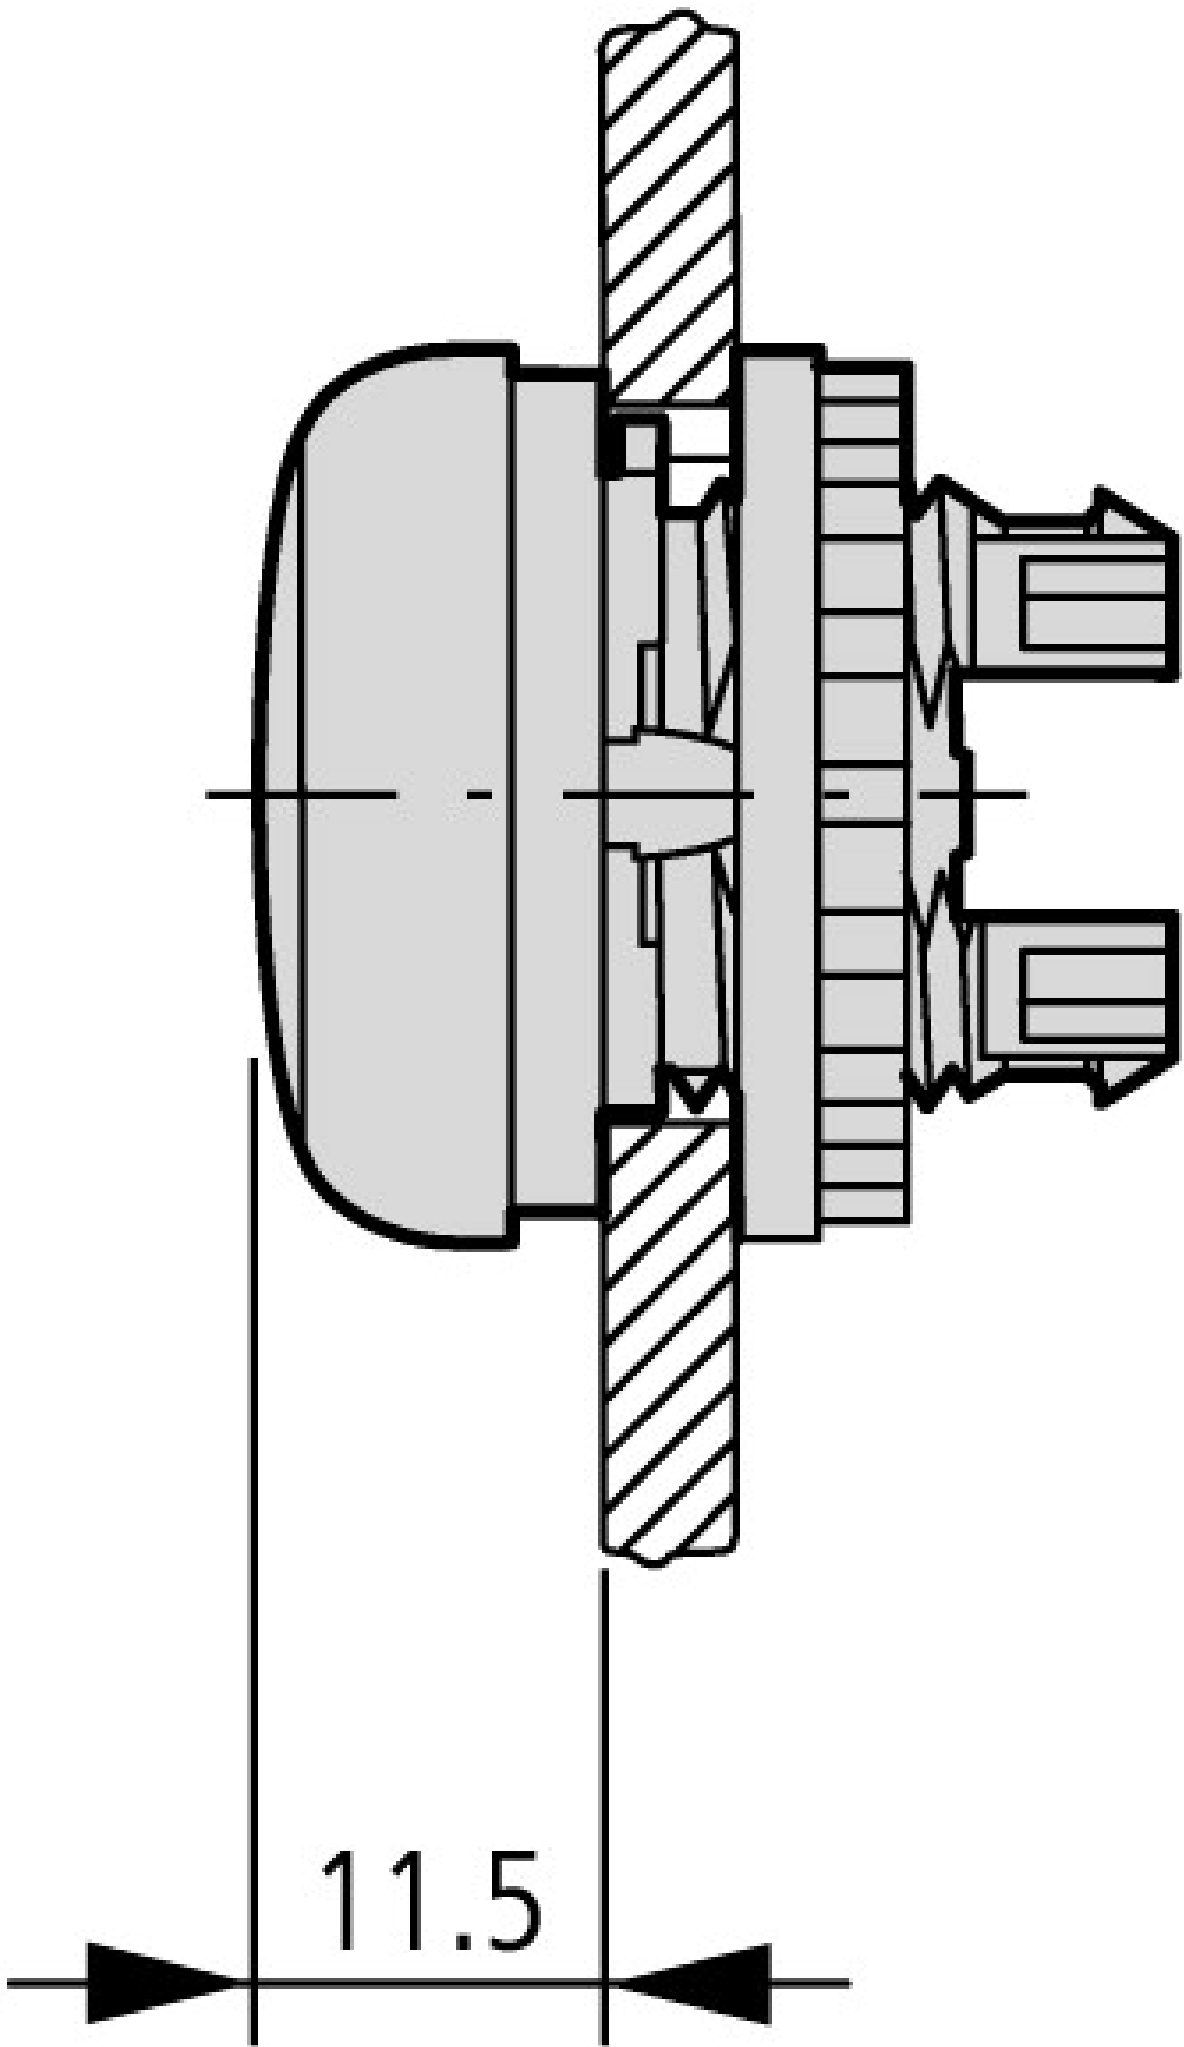

Range			RMQ-Titan (drilling dimensions 22.5 mm)
Basic function			Indicator lights
Single unit/Complete unit			Single unit
Colour			
			Blue
Design			Flush
Protection type			IP67, IP69K
Front ring			Front ring: titanium
Connection to SmartWire-DT			yes

Material front ring			Insulated material
Color bezel			Chrome
Lens design			Round
Height meter opening		mm	6
With bezel			YES
Protection type (IP), at front			IP67
Hole diameter		mm	22

CAD-Data

Product standards CAD data:

<http://eaton-moeller.partcommunity.com>

Dimensions

Pushbuttons and indicator lights with M22-TC telescopic clip and M22-TCV extension

① Top-hat rail to IEC/EN 60715

Additional product information (links)