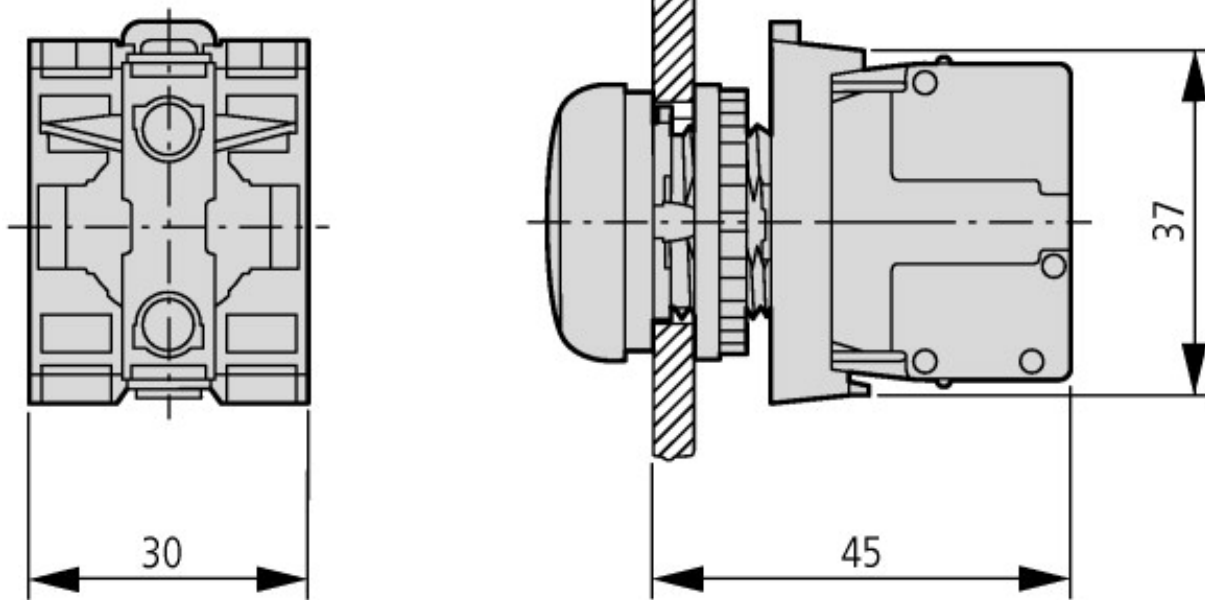

Range			RMQ-Titan (drilling dimensions 22.5 mm)
Basic function			Indicator lights
Single unit/Complete unit			Single unit
Colour			
			Blue
Design			Flush
Protection type			IP67, IP69K
Front ring			Front ring: titanium
Connection to SmartWire-DT			yes

Material front ring			Insulated material
Color bezel			Chrome
Lens design			Round
Height meter opening		mm	6
With bezel			YES
Protection type (IP), at front			IP67
Hole diameter		mm	22

CAD-Data

Product standards CAD data:

<http://eaton-moeller.partcommunity.com>

Dimensions

Pushbuttons and indicator lights with M22-TC telescopic clip and M22-TCV extension

① Top-hat rail to IEC/EN 60715

Additional product information (links)