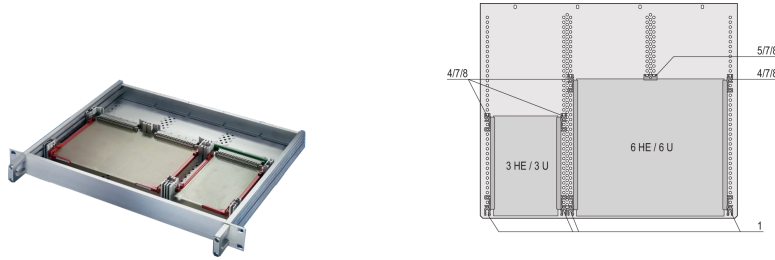

## 20860-118 EUROBOARD MOUNTING KIT FOR INSULATED BACKPLANE MOUNTING, 2 U

### KEY FEATURES

Euroboards and double euroboards can be mounted horizontally in the 19" chassis using interior mounting kits (IEC-60297)

Scope of delivery is sufficient to mount one 3 U board (euroboard) or one 6 U board (double euroboard)

### PRODUCT ATTRIBUTES

Product Type: Mounting Kit

Product Family: MultipacPRO

Works With: Chassis

Rack Height: 2 U

### ADDITIONAL PRODUCT DETAILS

Euroboards and double euroboards can be mounted horizontally in the 19" chassis using interior mounting kits based on IEC-60297 standard.