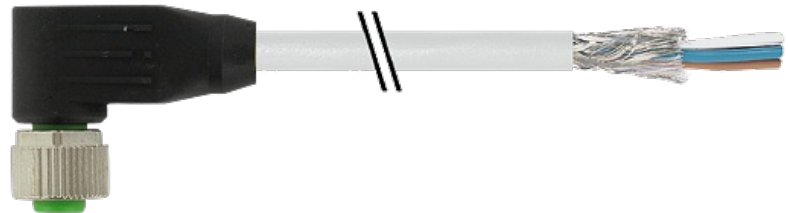

**M12 female 90° shielded with cable**

PUR 8x0.25 shielded gy UL/CSA+drag chain 30m

M12

Female 90°

8-pole, shielded

Plastic housings with good resistance against chemicals and oils. The resistance to aggressive media should be individually tested for your application. Further details on request. Further cable lengths on request.

[Link to Product](#)**Illustration**

Female

1	↷		brown
2	↷		white
3	↷		blue
4	↷		black
5	↷		gray
6	↷		pink
7	↷		violet
8	↷		orange
			shield

Product may differ from Image