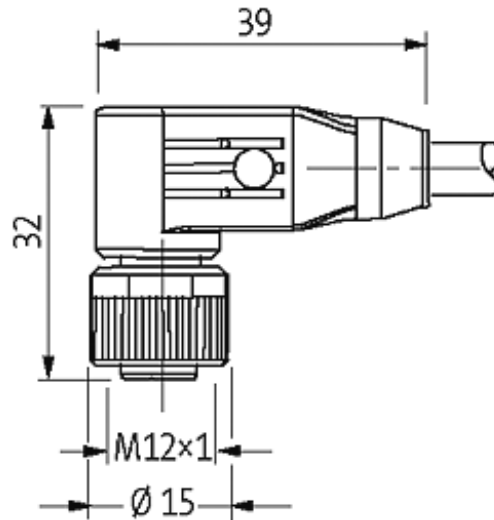

1	↷		brown
2	↷		white
3	↷		blue
4	↷		black
5	↷		gray
6	↷		pink
7	↷		violet
8	↷		orange
			shield

Product may differ from Image