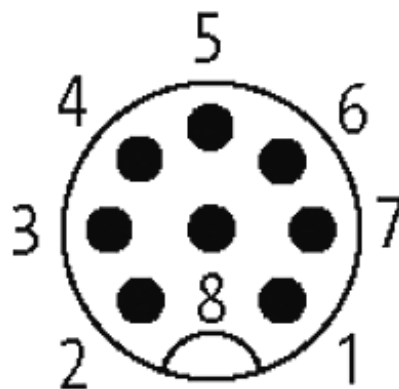

**M12 female 90° shielded with cable**

PUR 8x0.25 shielded gy UL/CSA+drag chain 30m

M12

Female 90°

8-pole, shielded

Plastic housings with good resistance against chemicals and oils. The resistance to aggressive media should be individually tested for your application. Further details on request. Further cable lengths on request.

[Link to Product](#)**Illustration**

Female

1	↷		brown
2	↷		white
3	↷		blue
4	↷		black
5	↷		gray
6	↷		pink
7	↷		violet
8	↷		orange
			shield

Product may differ from Image