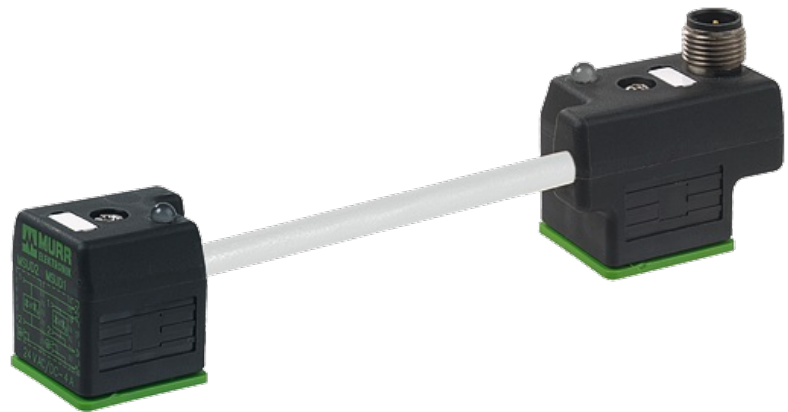

MSUD DBL VALVE PLUG M12 MALE ON TOP 18MM

PUR 3X0.75 GRAY, 0m

Form A (18 mm)
M12, 4-pole, connector top entry
LED and suppression
Connection cable L = 200 mm

Plastic housings with good resistance against chemicals and oils. The resistance to aggressive media should be individually tested for your application. Further details on request.

[Link to Product](#)

Illustration

Product may differ from Image

Approvals

The information in this brochure has been compiled with the utmost care.
Liability for the correctness completeness and topicality of the information is restricted to gross negligence. Version: 05/15