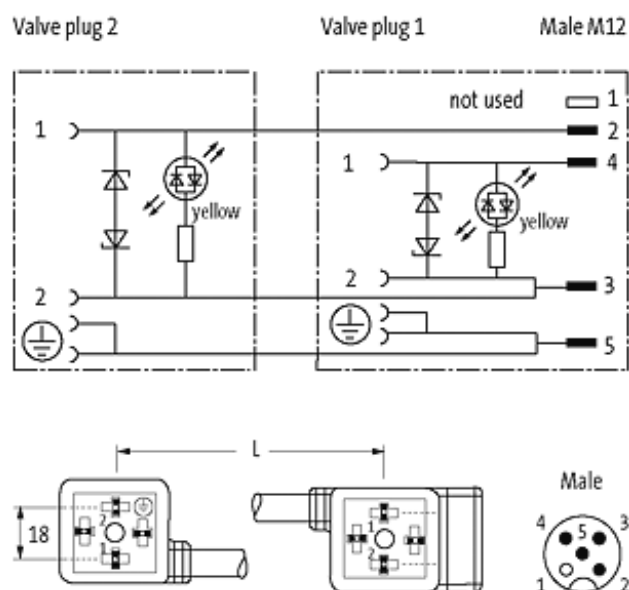

MSUD DBL VALVE PLUG M12 MALE ON TOP 18MM

PUR 3X0.75 GRAY, 0m

Form A (18 mm)
M12, 4-pole, connector top entry
LED and suppression
Connection cable L = 200 mm

Plastic housings with good resistance against chemicals and oils. The resistance to aggressive media should be individually tested for your application. Further details on request.

[Link to Product](#)

Illustration

Product may differ from Image

Approvals

The information in this brochure has been compiled with the utmost care.
Liability for the correctness completeness and topicality of the information is restricted to gross negligence. Version: 05/15