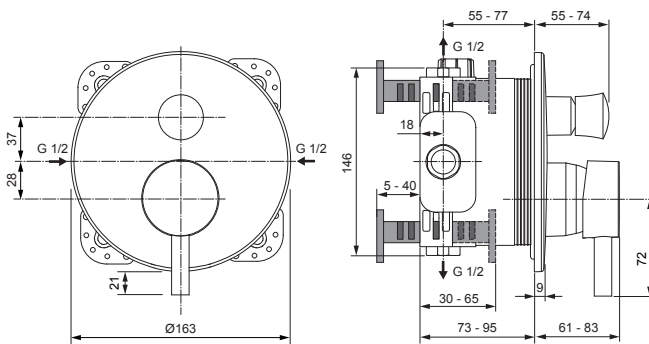

Produced since: Dec. 2020

Pre-installation Kit 1 - Easy Box **A1000NU**

Body and Designparts Kit 2 : **A7389AA**

Pos.	Description	Part-Number	Qty.	Pos.	Description	Part-Number	Qty.
1	Install. depth adjust. + pos.3	A 963 131 NU	1 Set	12	Escutcheon B/S	A 860 945 AA	1 pcs
2	Side sealing	A 963 132 NU	1 Set	13	Pull knob	A 860 901 AA	1 pcs
3	Flushing device cpl.	A 963 146 NU	1 Set	14	Lever cpl. w. Logo ISI	A 962 397 AA	1 Set
4	Screw set complete	A 960 890 NU*	1 Set	15	Extension kit 20mm	A 960 704 NU	1 Set
5	Low noise insert	A 960 891 NU	1 pcs		Extension kit 40mm	A 962 476 NU	1 Set
6	Stop valve	A 960 706 NU	2 pcs	16	Distanzframe 20mm	A 6677 AA	1 Set
7	Diverter complete	A 963 443 NU	1 pcs				
8	Cartridge with ECO-kit	A 960 500 NU	1 Set				
9	Cover + clamping + O-ring	A 960 893 AA	1 Set				
10	Cover / Cap for diverter	A 860 902 AA	1 pcs				
11	Escutcheon holder cpl.	A 860 897 NU	1 Set				
					<i>*Universal set (not all parts needed)</i>