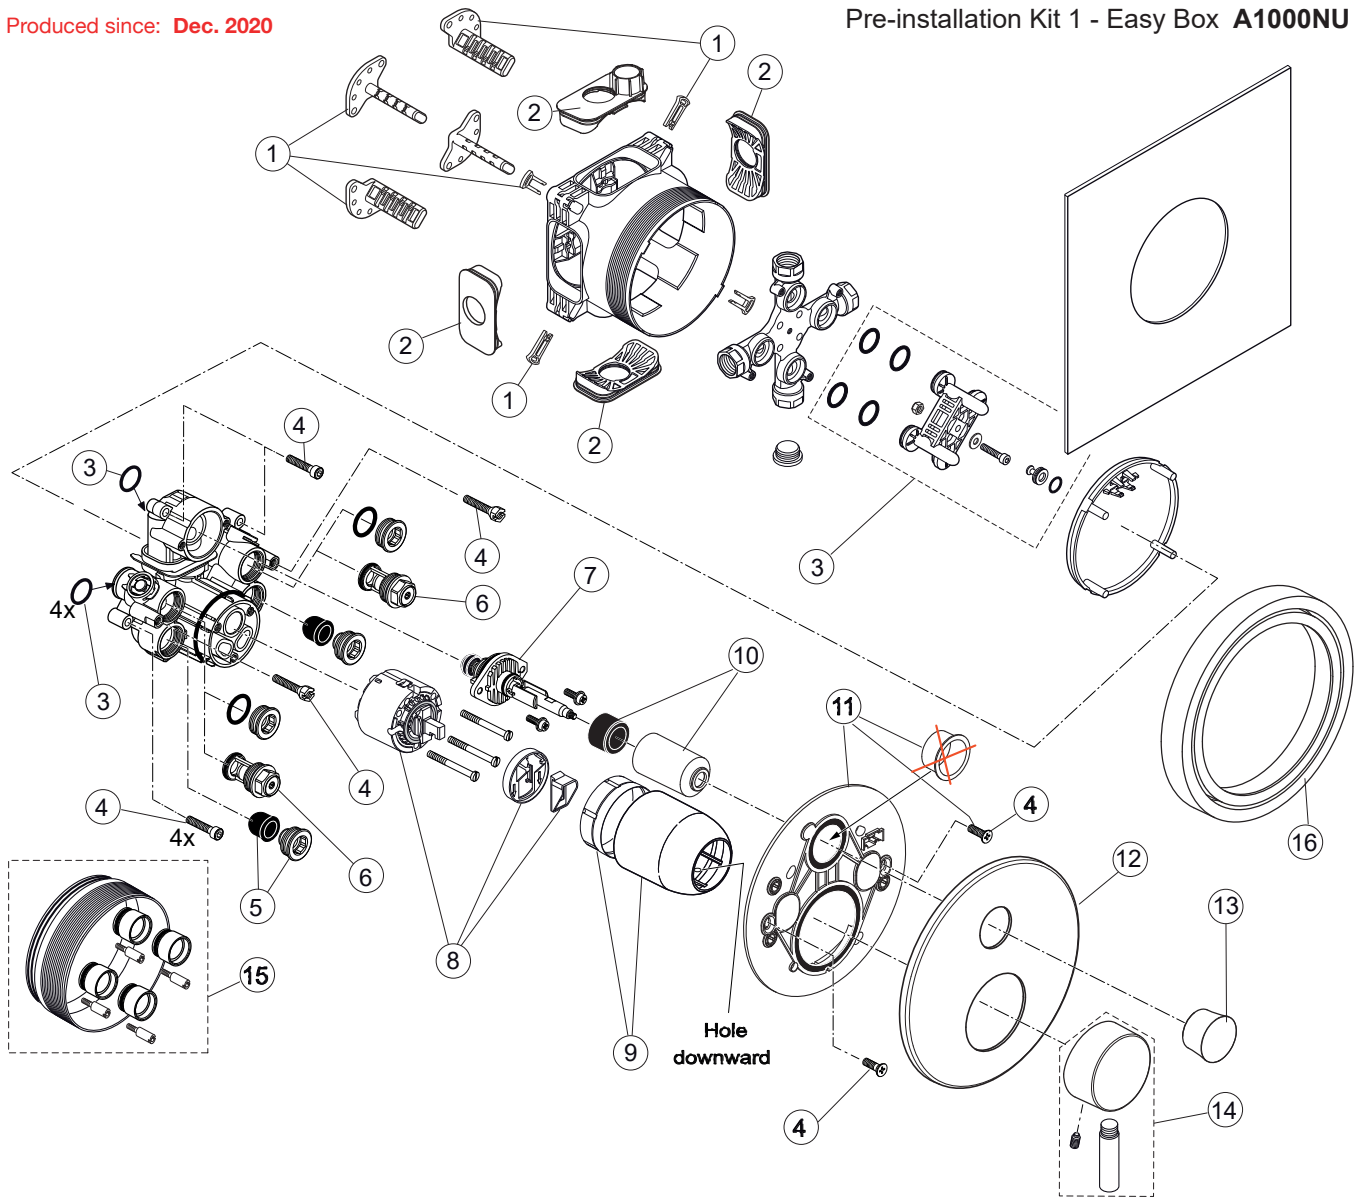

Produced since: Dec. 2020

Pre-installation Kit 1 - Easy Box **A1000NU**

Body and Designparts Kit 2 : **A7389AA**

Pos.	Description	Part-Number	Qty.	Pos.	Description	Part-Number	Qty.
1	Install. depth adjust. + pos.3	A 963 131 NU	1 Set	12	Escutcheon B/S	A 860 945 AA	1 pcs
2	Side sealing	A 963 132 NU	1 Set	13	Pull knob	A 860 901 AA	1 pcs
3	Flushing device cpl.	A 963 146 NU	1 Set	14	Lever cpl. w. Logo ISI	A 962 397 AA	1 Set
4	Screw set complete	A 960 890 NU*	1 Set	15	Extension kit 20mm	A 960 704 NU	1 Set
5	Low noise insert	A 960 891 NU	1 pcs		Extension kit 40mm	A 962 476 NU	1 Set
6	Stop valve	A 960 706 NU	2 pcs	16	Distanzframe 20mm	A 6677 AA	1 Set
7	Diverter complete	A 963 443 NU	1 pcs				
8	Cartridge with ECO-kit	A 960 500 NU	1 Set				
9	Cover + clamping + O-ring	A 960 893 AA	1 Set				
10	Cover / Cap for diverter	A 860 902 AA	1 pcs				
11	Escutcheon holder cpl.	A 860 897 NU	1 Set				
					<i>*Universal set (not all parts needed)</i>