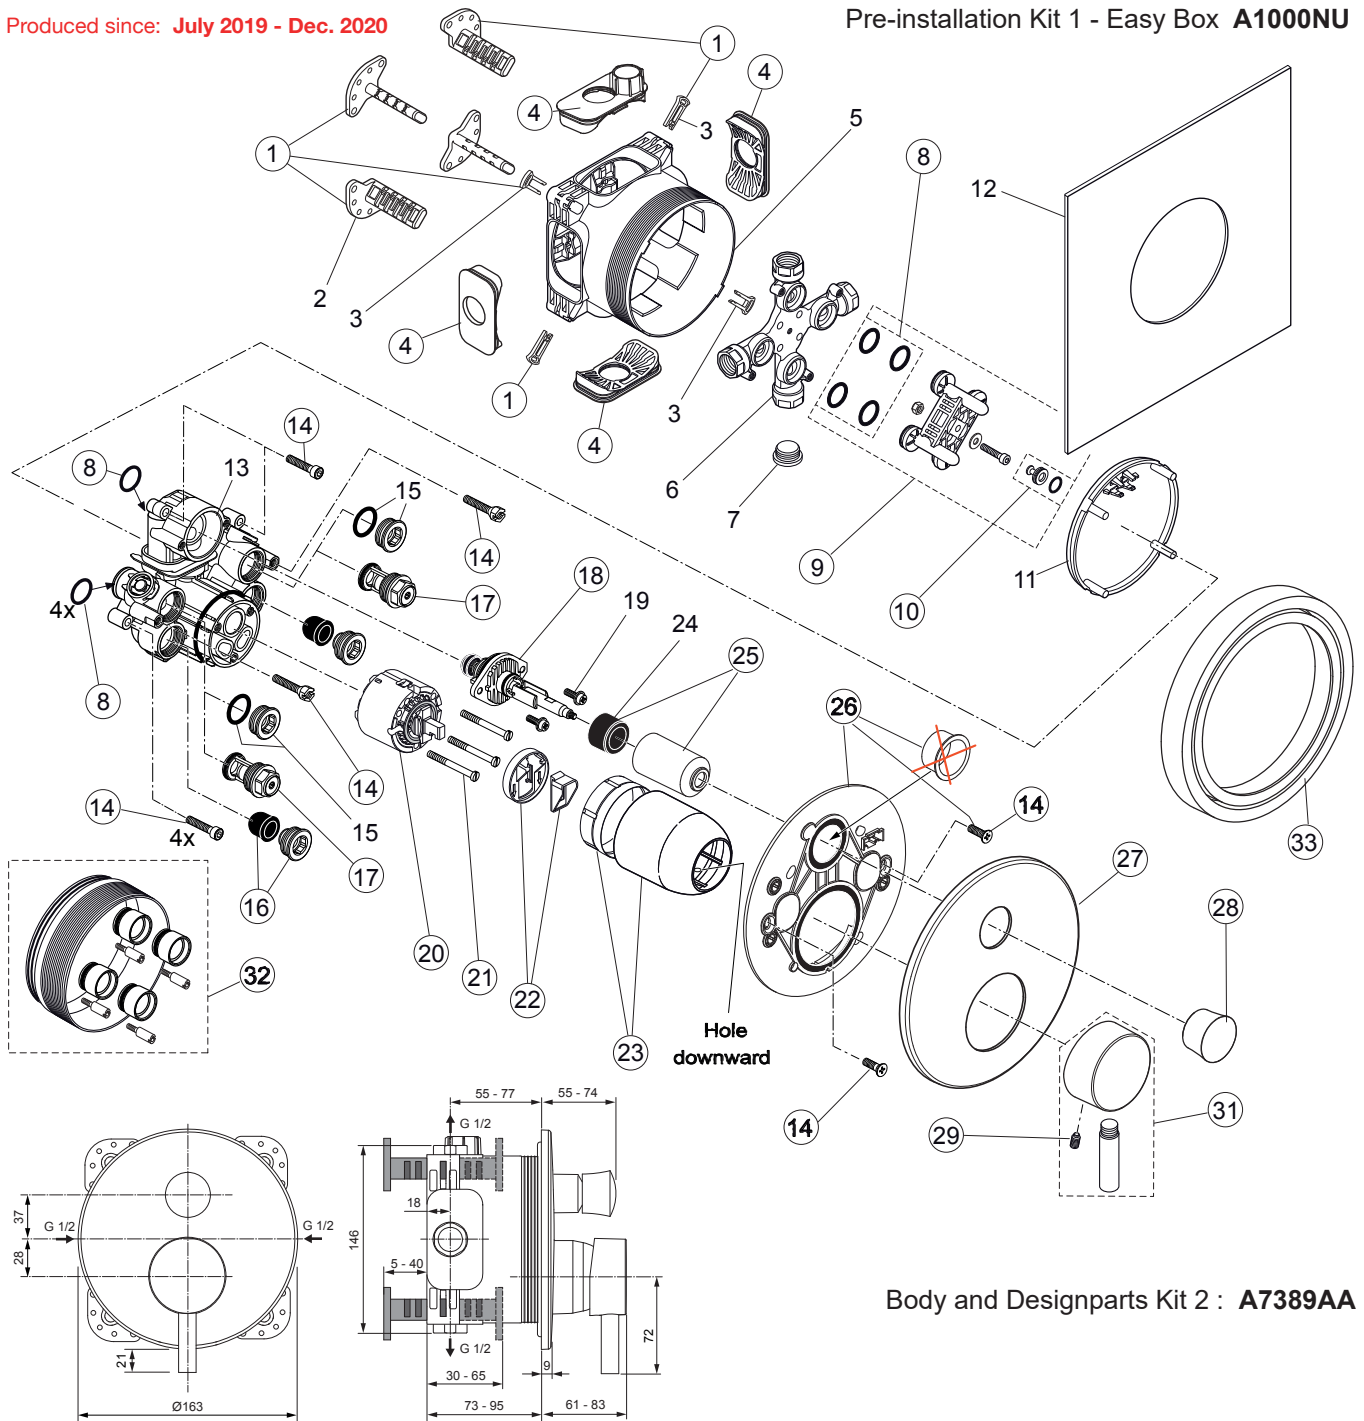

Produced since: July 2019 - Dec. 2020

Pre-installation Kit 1 - Easy Box **A1000NU**

Body and Designparts Kit 2 : **A7389AA**

Pos.	Description	Part-Number	Qty.	Pos.	Description	Part-Number	Qty.
1	Install. depth adjust. + pos.3	A 963 131 NU	1 Set	19	Screw M4x12		
2	Depth adjustment device			20	Cartridge with pos.22	A 960 500 NU	1 Set
3	Adjustment lock (contained in pos. 1)			21	Cylindrical screw M4x41,7	A 963 335 NU	3 pcs
4	Side sealing	A 963 132 NU	1 Set	22	ECO-kit	A 860 700 NU	1 Set
5	Built-in box			23	Cover + clamping + O-ring	A 960 893 AA	1 Set
6	Multi-way body			24	Adapter rubber		
7	Plug G1/2			25	Cover / Cap for diverter	A 860 902 AA	1 pcs
8	O-ring Ø 17 x 2,5	A 963 143 NU	1 Set	26	Escutcheon holder cpl.	A 860 897 NU	1 Set
9	Flushing device cpl.	A 963 146 NU	1 Set	27	Escutcheon B/S	A 860 945 AA	1 pcs
10	Plug with o-ring Ø 12x1,5	A 963 147 NU	1 Set	28	Pull knob	A 860 901 AA	1 pcs
11	Cover for built-in box			29	Thread pin M5x10 DIN915	A 963 309 NU	1 pcs
12	Sealing fleece			31	Lever cpl. w. Logo ISI	A 962 397 AA	1 Set
13	Body Single lever			32	Extension kit 20mm	A 960 704 NU	1 Set
14	Screw set complete	A 960 890 NU*	1 Set	32	Extension kit 40mm	A 962 476 NU	1 Set
15	Plug with o-ring			33	Distanzframe 20mm	A 6677 AA	1 Set
16	Low noise insert	A 960 891 NU	1 pcs				
17	Stop valve	A 960 706 NU	2 pcs				
18	Diverter complete	A 963 443 NU	1 pcs				