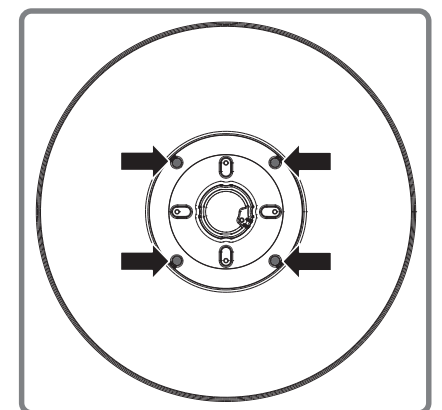

## Installation Precautions

- Make sure that the installation place can endure at least 4 times of the total weight of the Hanging Adaptor, Camera, and Wall/Ceiling/Parapet Mount.
- The Hanging Adaptor can be also connected to 1 1/2" PF screw-thread pipe as well as to the Wall/Ceiling/Parapet Mount.

## Package

1EA

4EA

## Mounting Hole by Camera Size

SBP-250HMW  
ø201~250 (mm)

SBP-315HMW  
ø251~315 (mm)

SBP-250HMW

SBP-315HMW