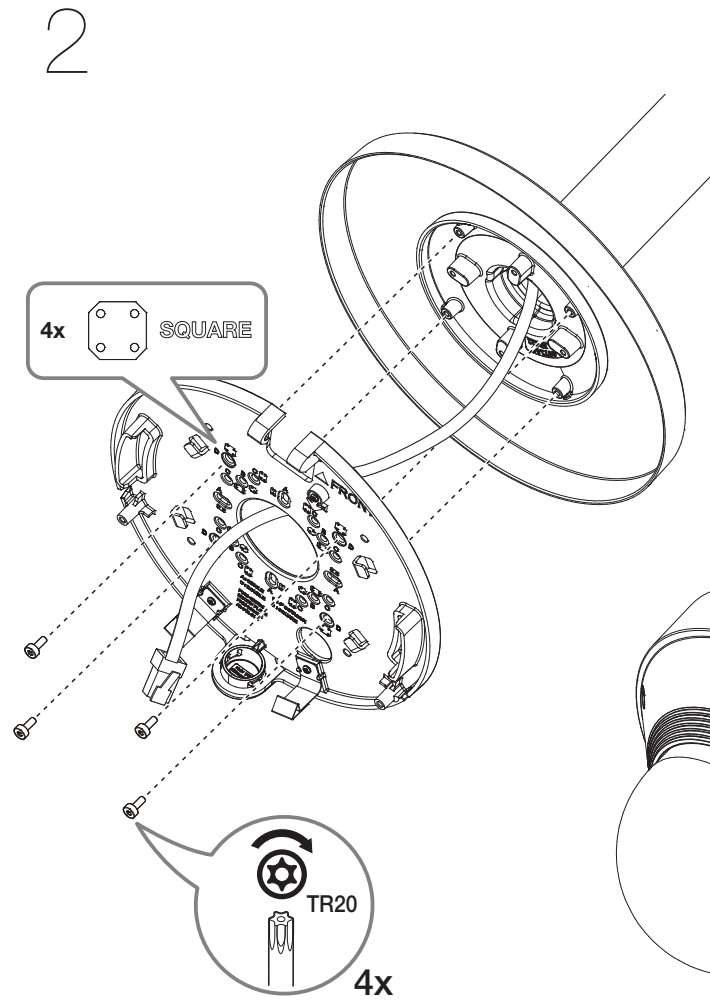

## Installation Precautions

- Make sure that the installation place can endure at least 4 times of the total weight of the Hanging Adaptor, Camera, and Wall/Ceiling/Parapet Mount.
- The Hanging Adaptor can be also connected to 1 1/2" PF screw-thread pipe as well as to the Wall/Ceiling/Parapet Mount.

## Mounting Hole by Camera Size

SBP-250HMW  
ø201~250 (mm)

SBP-315HMW  
ø251~315 (mm)

SBP-250HMW

SBP-315HMW