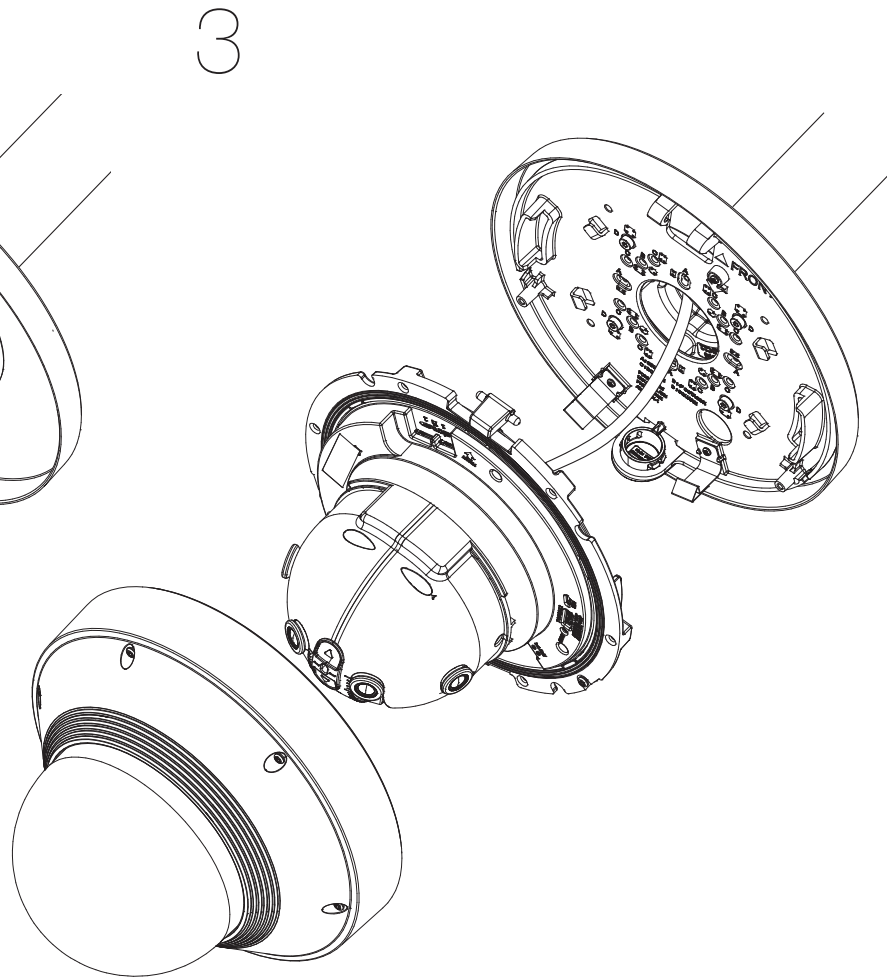

## Installation Precautions

- Make sure that the installation place can endure at least 4 times of the total weight of the Hanging Adaptor, Camera, and Wall/Ceiling/Parapet Mount.
- The Hanging Adaptor can be also connected to 1 1/2" PF screw-thread pipe as well as to the Wall/Ceiling/Parapet Mount.

## Mounting Hole by Camera Size

SBP-250HMW  
ø201~250 (mm)

SBP-315HMW  
ø251~315 (mm)

SBP-250HMW

SBP-315HMW