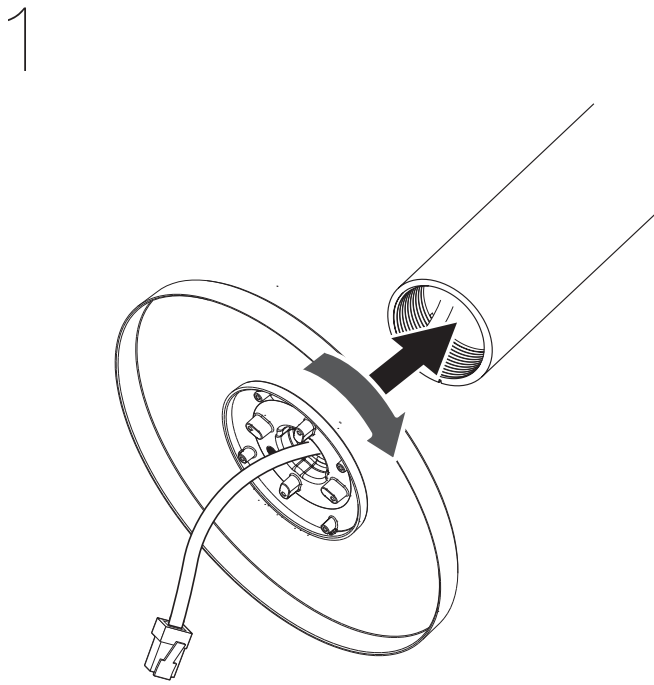

## Installation Precautions

- Make sure that the installation place can endure at least 4 times of the total weight of the Hanging Adaptor, Camera, and Wall/Ceiling/Parapet Mount.
- The Hanging Adaptor can be also connected to 1 1/2" PF screw-thread pipe as well as to the Wall/Ceiling/Parapet Mount.

## Mounting Hole by Camera Size

SBP-250HMW  
ø201~250 (mm)

SBP-315HMW  
ø251~315 (mm)

SBP-250HMW

SBP-315HMW