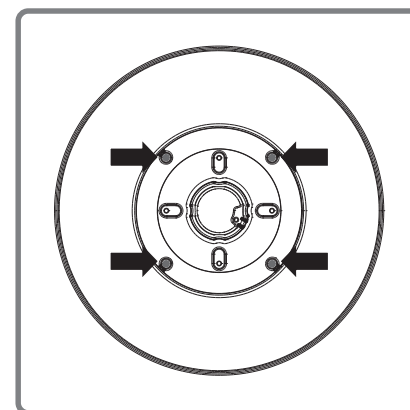

## Installation Precautions

- Make sure that the installation place can endure at least 4 times of the total weight of the Hanging Adaptor, Camera, and Wall/Ceiling/Parapet Mount.
- The Hanging Adaptor can be also connected to 1 1/2" PF screw-thread pipe as well as to the Wall/Ceiling/Parapet Mount.

## Package

1EA

4EA

## Mounting Hole by Camera Size

SBP-250HMW  
ø201~250 (mm)

SBP-315HMW  
ø251~315 (mm)

SBP-250HMW

SBP-315HMW