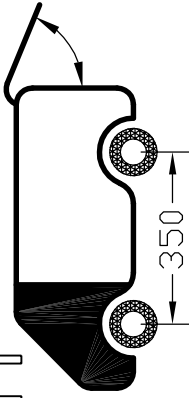

Nissan Primastar L2 H1
 Opel Vivaro L2 H1
 Renault Traffic L2 H1

www.king-ping.com
 info@king-ping.com

KING ALU
 www.king-ping.nl
 Email: info@king-ping.nl

MONTAGEFILM KING-ALU IMPERIAAL

06/2013 ALUNIPK320173X - ALUOPVK320173X - ALURETK320173X