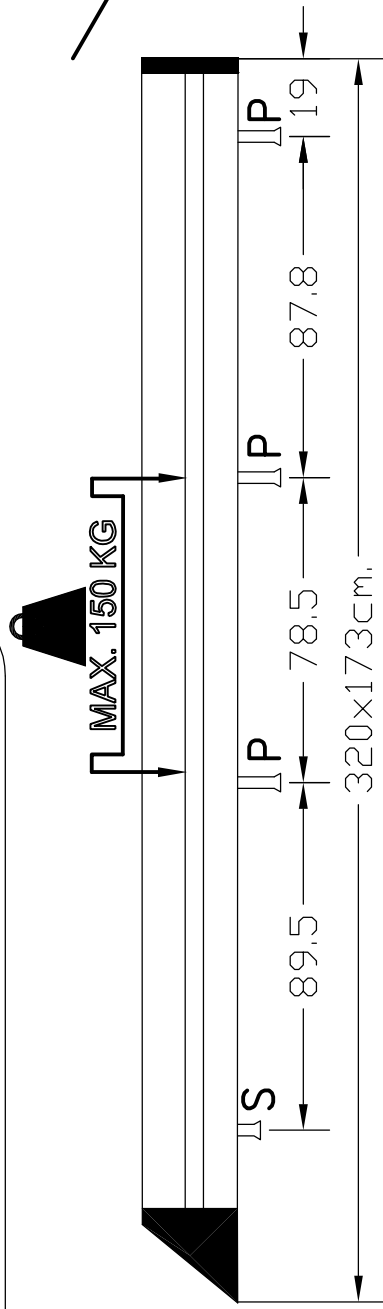

Nissan Primastar L2 H1
 Opel Vivaro L2 H1
 Renault Traffic L2 H1

www.king-ping.com
 info@king-ping.com

KING ALU
 www.king-ping.nl
 Email: info@king-ping.nl

MONTAGEFILM KING-ALU IMPERIAAL

06/2013 ALUNIPK320173X - ALUOPVK320173X - ALURETK320173X