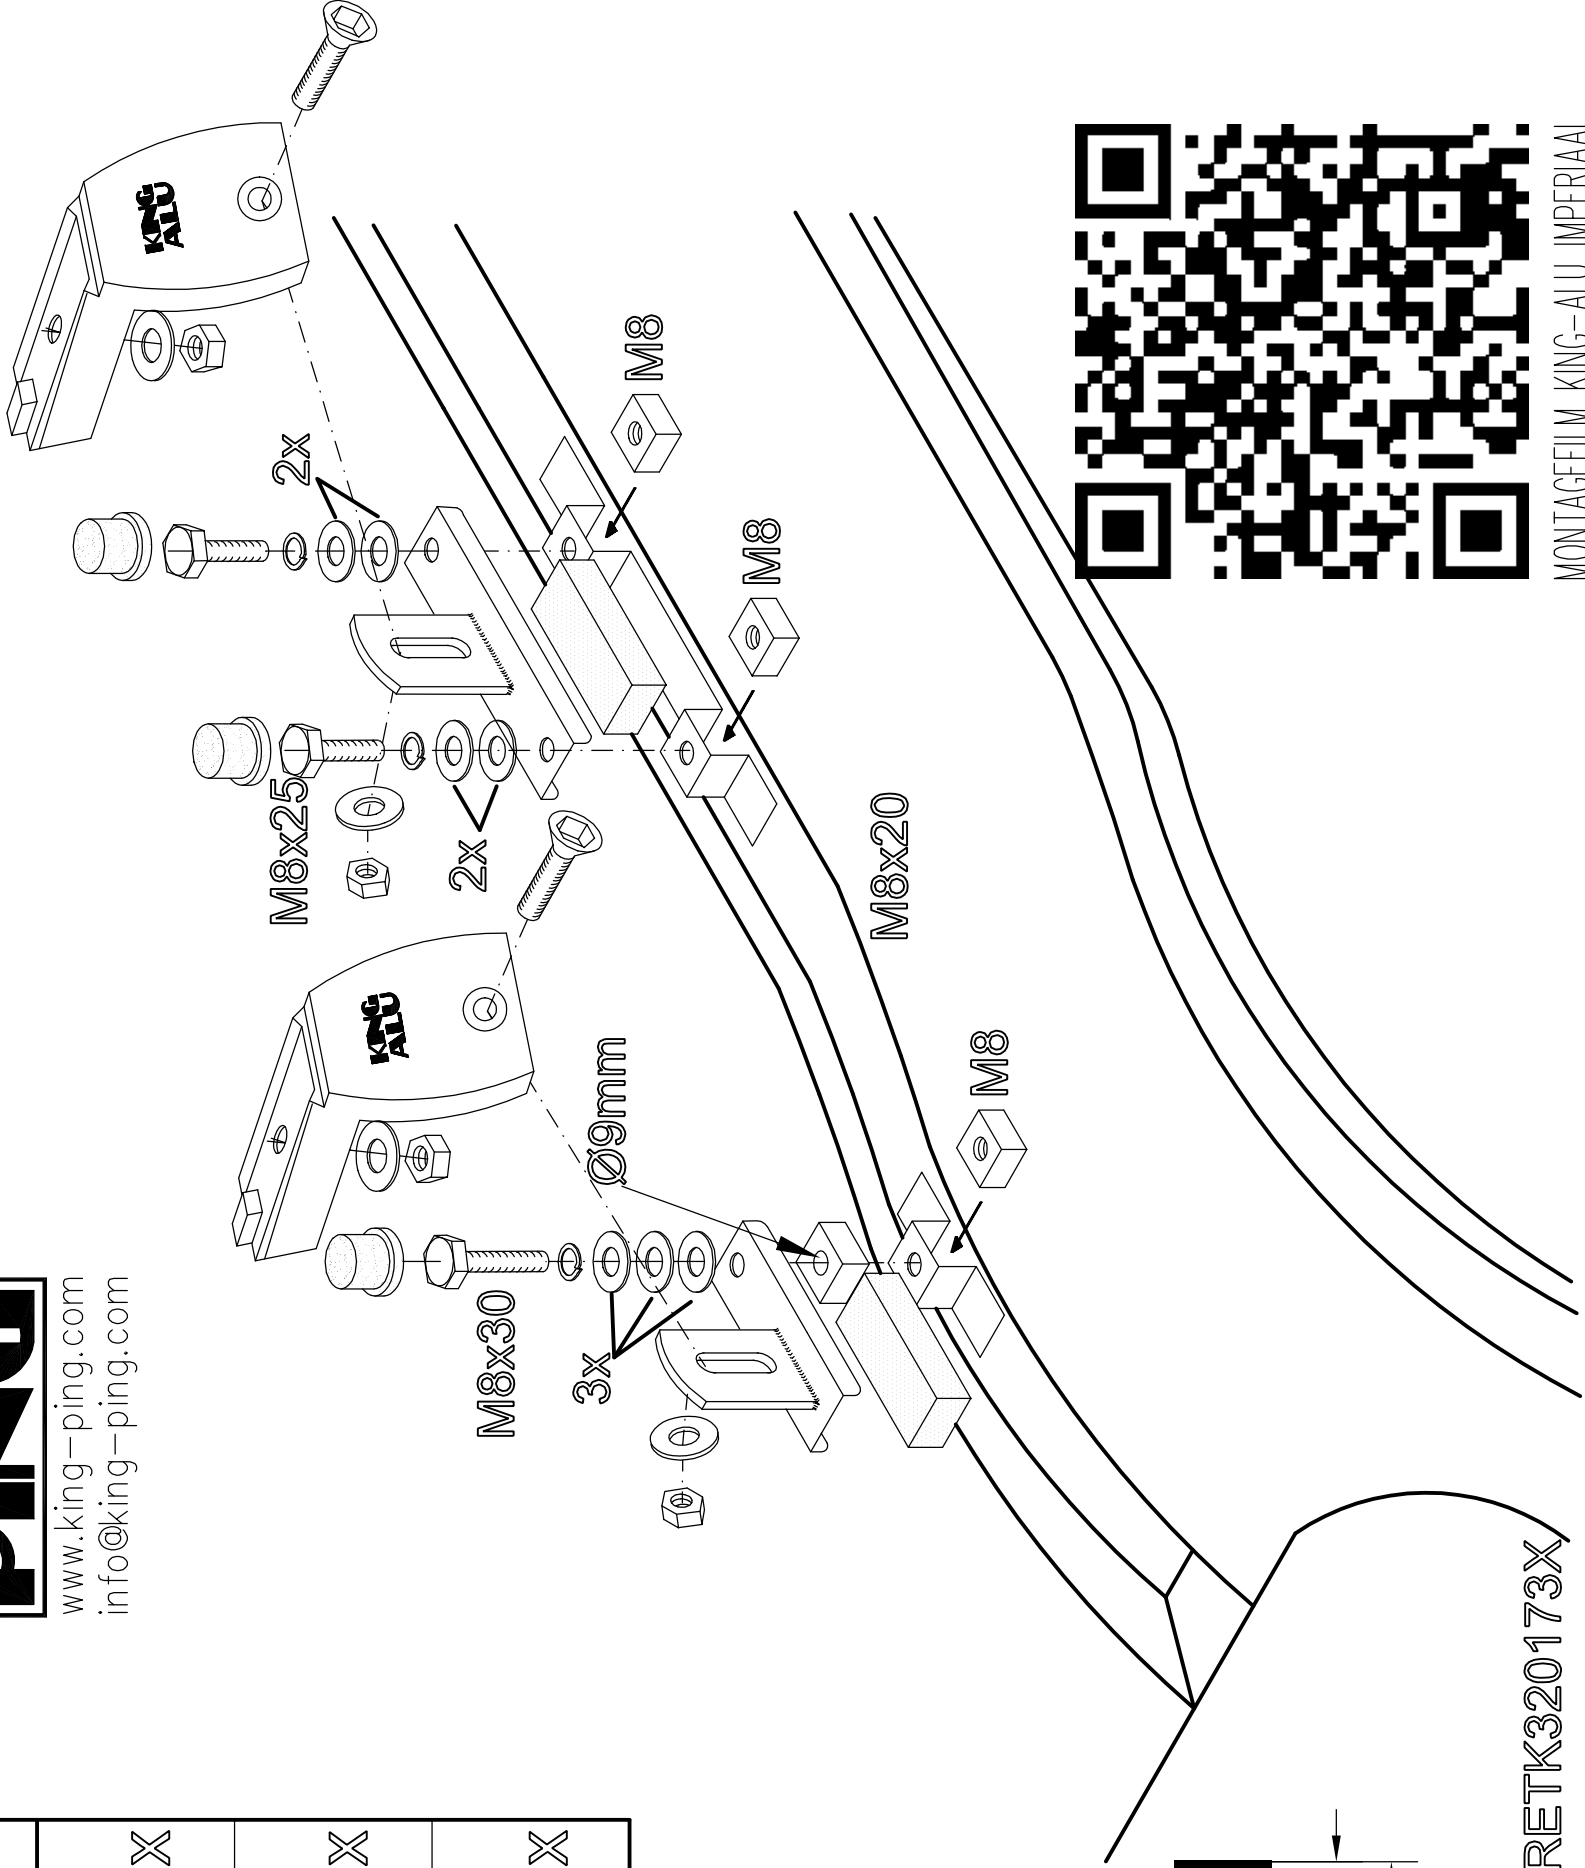

Nissan Primastar L2 H1
 Opel Vivaro L2 H1
 Renault Traffic L2 H1

www.king-ping.com
 info@king-ping.com

KING ALU
 www.king-ping.nl
 Email: info@king-ping.nl

MONTAGEFILM KING-ALU IMPERIAAL

06/2013 ALUNIPK320173X - ALUOPVK320173X - ALURETK320173X