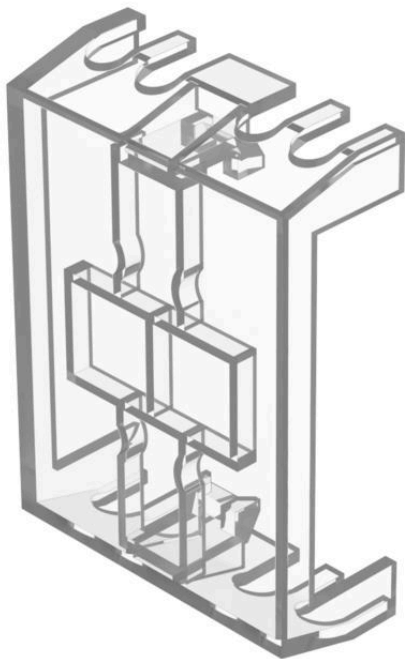

EAO – Your Expert Partner for Human Machine Interfaces

704.964.5 - Terminal cover

704.964.5 - Terminal cover

Attention: The preview is based on a sample product. This can differ from your current configuration.

Attribute

Material	Plastic
Operating Voltage/Current	
Terminal	Screw terminal
Weight	0.003 kg

EAO – Your Expert Partner for Human Machine Interfaces

704.964.5 - Terminal cover

Dimensions