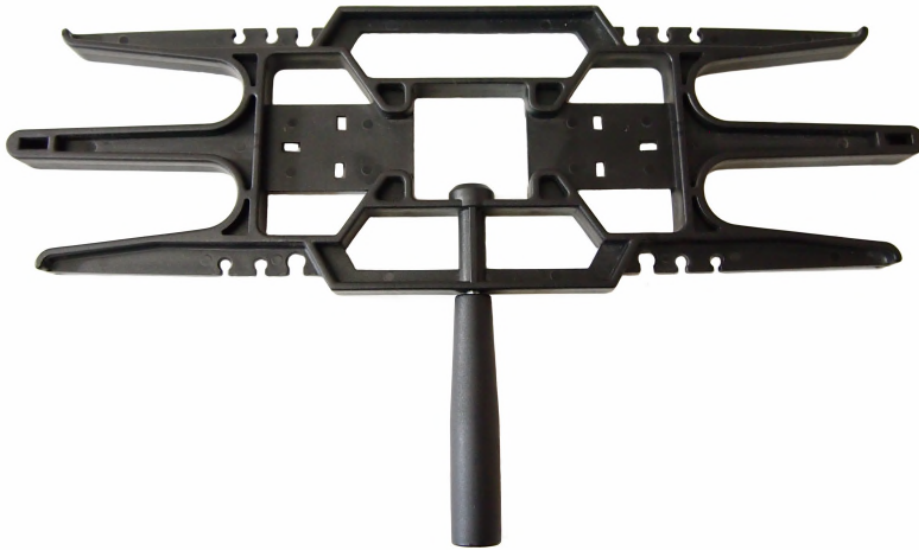

CLIFF

CABLE WINDER

FCR6400A - CABLE WINDER

A robust polypropylene double coil frame with handle. It has 2 x UK 3 pin plug holders and grooves to hold different size cable in place.