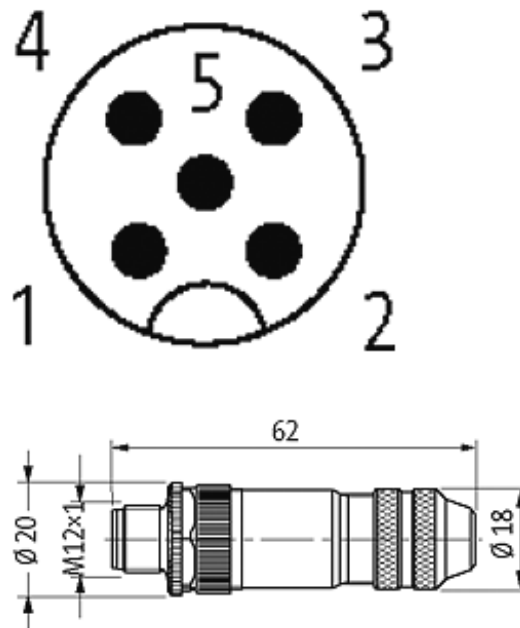

M12 MALE 0° SHIELDED WIREABLE SCREW TERM.

5-pol. max.0,75mm² 6-8mm

M12

Male straight

A-coded, 5-pole, shielded

Clamping range cable entry: 6...8 mm

[Link to Product](#)

Illustration

Male

Product may differ from Image

Approvals

Form

13321

Technical Data

Operating voltage	max. 125 V AC/DC
Operating current per contact	max. 4 A
Connection cross section	max. 0.75 mm ²
Sealing range (cable diameter)	6...8 mm
Protection	IP67 inserted and tightened (EN 60529)
Housing	CuZn, nickel plated

General data

Temperature range	-25...+85 °C
-------------------	--------------

Commercial data

country of origin	DE
customs tariff number	85369010
minimum order quantity	1