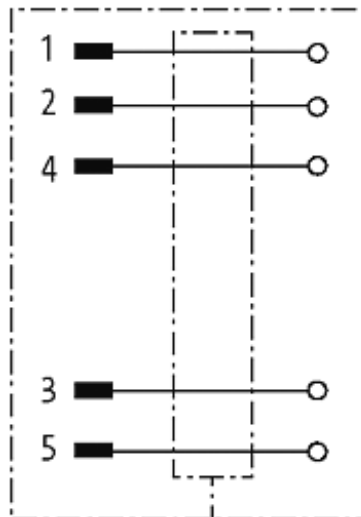

M12 MALE 0° SHIELDED WIREABLE SCREW TERM.

5-pol. max.0,75mm² 6-8mm

M12

Male straight

A-coded, 5-pole, shielded

Clamping range cable entry: 6...8 mm

[Link to Product](#)

Illustration

Male

Product may differ from Image

Approvals

Form

13321

Technical Data

Operating voltage	max. 125 V AC/DC
Operating current per contact	max. 4 A
Connection cross section	max. 0.75 mm ²
Sealing range (cable diameter)	6...8 mm
Protection	IP67 inserted and tightened (EN 60529)
Housing	CuZn, nickel plated

General data

Temperature range	-25...+85 °C
-------------------	--------------

Commercial data

country of origin	DE
customs tariff number	85369010
minimum order quantity	1