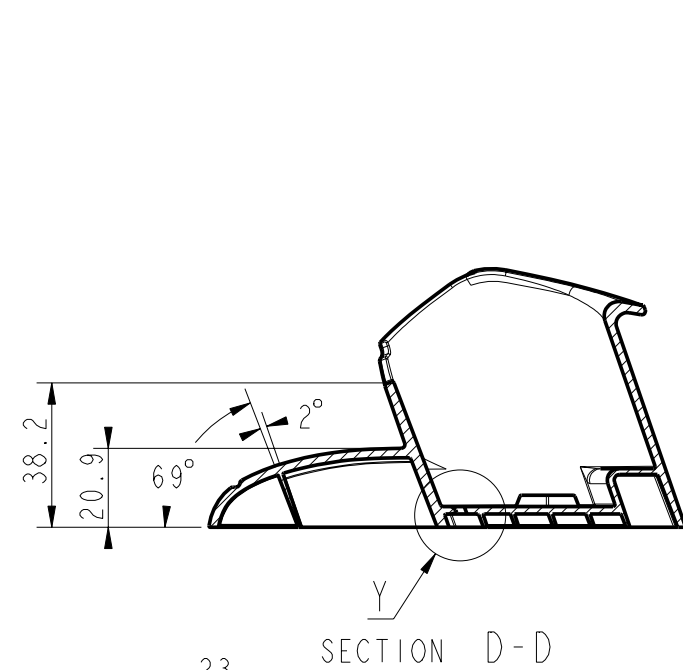

THE DRAWINGS WITHIN ARE PROPERTY OF DATALOGIC S.P.A. ALL RIGHTS RESERVED
 THE PARTIAL OR TOTAL REPRODUCTION OF THEM IS FORBIDDEN WITHOUT EXPRESS CONSENTS OF DATALOGIC S.P.A.

SEDE ETICHETTA
 PROFONDITA' 0.4 mm
LABEL SEAT
DEPTH 0.4mm

DETAIL Y
 SCALE 2:1

SECTION C-C

POSIZIONARE DATARIO
 E SIMBOLO RICICLAGGIO
INSERT DATER STAMP
AND RECYCLING SYMBOLS

SECTION D-D

SECTION B-B

TAMPOGRAFIA LOGO
 COLORE PANTONE 877c
PAD PRINTING LOGO
COLOR PANTONE 877c

SECTION A-A

ASSE DI ESTRAZIONE
 STAMPO
PULLING OUT
MOLD DIRECTION

DETAIL X
 SCALE 1:1

SCALE 3:10

SCALE 3:10

SUPERFICIE CLASSE A
SURFACE CLASS A

N.B.: LE QUOTE RAPPRESENTATE SONO RIFERITE AI SOLI ACCOPPIAMENTI. UTILIZZARE LA MATEMATICA 3D PER LE RIMANENTI QUOTE COSTRUTTIVE

FINISHING REQUIREMENTS:
 FOR SURFACE CLASS DEFINITION
 PLEASE REFER TO DATALOGIC IS 249

MOD	REV.	PROPOSAL	DESCRIPTION	DATE	SIGN	
			All materials employed have to be selected among RoHS compliant materials: the EC directives to be referred to are 2002/95/EC and correlated subsequent ones.			
DIMENSIONS WITHOUT TOLERANCE DEGREE: PRECISO.			NOTE COLORE PANTONE 123C SUPERFICIE ESTERNA ELETTROEROSA VDI 27 EXTERNAL SURFACE ELECTRON DISCHARGE MACHINE VDI 27	SCALE 1:2		
PRECISION DEGREE	DIMENSIONAL GROUPS			TREAT. FGH		
	> 0 A 6	> 6 A 30	> 30 A 120	> 120 A 315	> 315 A 999	
MEDIUM	±0.1	±0.2	±0.3	±0.5	±0.8	
PRECISE	±0.05	±0.1	±0.15	±0.2	±0.3	
MATER. ABS SAMSUNG VH 0800 BLACK			DES. BY RAFF	DATE 13-0c1-06	APPROV.	
NAME HOLDER DESK/WALL			MOLD N° DLPL-552			
DATALOGIC LIPPO DI CALDERARA DI RENO BOLOGNA - ITALY WWW.DATALOGIC.IT			CODE 278082790			
			PART N° SP-0827			
			REV. 0			