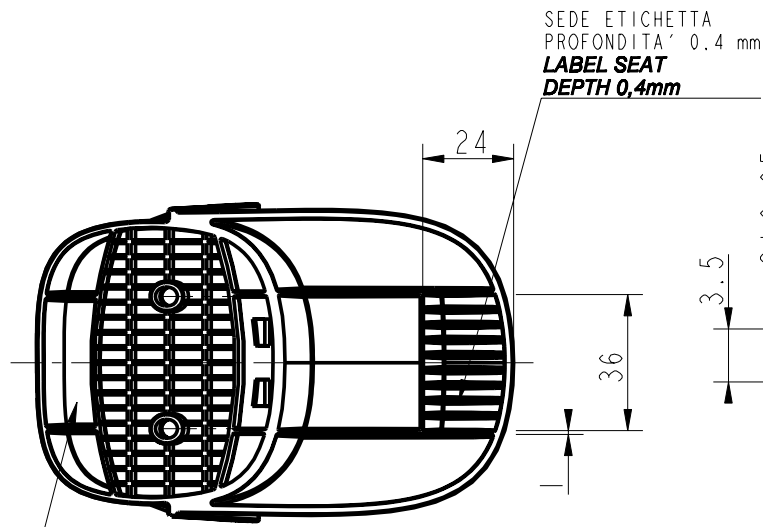

THE DRAWINGS WITHIN ARE PROPERTY OF DATALOGIC S.P.A. ALL RIGHTS RESERVED
 THE PARTIAL OR TOTAL REPRODUCTION OF THEM IS FORBIDDEN WITHOUT EXPRESS CONSENTS OF DATALOGIC S.P.A.

SEDE ETICHETTA
 PROFONDITA' 0.4 mm
LABEL SEAT
DEPTH 0.4mm

DETAIL Y
 SCALE 2:1

SECTION C-C

POSIZIONARE DATARIO
 E SIMBOLO RICICLAGGIO
INSERT DATER STAMP
AND RECYCLING SYMBOLS

SECTION D-D

SECTION B-B

TAMPOGRAFIA LOGO
 COLORE PANTONE 877c
PAD PRINTING LOGO
COLOR PANTONE 877c

SECTION A-A

ASSE DI ESTRAZIONE
 STAMPO
PULLING OUT
MOLD DIRECTION

DETAIL X
 SCALE 1:1

SCALE 3:10

SCALE 3:10

SUPERFICIE CLASSE A
SURFACE CLASS A

N.B.: LE QUOTE RAPPRESENTATE SONO RIFERITE AI SOLI ACCOPPIAMENTI. UTILIZZARE LA MATEMATICA 3D PER LE RIMANENTI QUOTE COSTRUTTIVE

FINISHING REQUIREMENTS:
 FOR SURFACE CLASS DEFINITION
 PLEASE REFER TO DATALOGIC IS 249

MOD	REV.	PROPOSAL	DESCRIPTION	DATE	SIGN	
			All materials employed have to be selected among RoHS compliant materials: the EC directives to be referred to are 2002/95/EC and correlated subsequent ones.			
DIMENSIONS WITHOUT TOLERANCE DEGREE: PRECISO.			NOTE COLORE PANTONE 123C SUPERFICIE ESTERNA ELETTROEROSA VDI 27 EXTERNAL SURFACE ELECTRON DISCHARGE MACHINE VDI 27	SCALE 1:2		
PRECISION DEGREE	DIMENSIONAL GROUPS			TREAT. FGH		
	> 0 A 6	> 6 A 30	> 30 A 120	> 120 A 315	> 315 A 999	
MEDIUM	±0.1	±0.2	±0.3	±0.5	±0.8	
PRECISE	±0.05	±0.1	±0.15	±0.2	±0.3	
MATER. ABS SAMSUNG VH 0800 BLACK			DES. BY RAFF	DATE 13-0c1-06	APPROV.	
NAME HOLDER DESK/WALL			MOLD N° DLPL-552			
DATALOGIC LIPPO DI CALDERARA DI RENO BOLOGNA - ITALY WWW.DATALOGIC.IT			CODE 278082790			
			PART N° SP-0827			
			REV. 0			