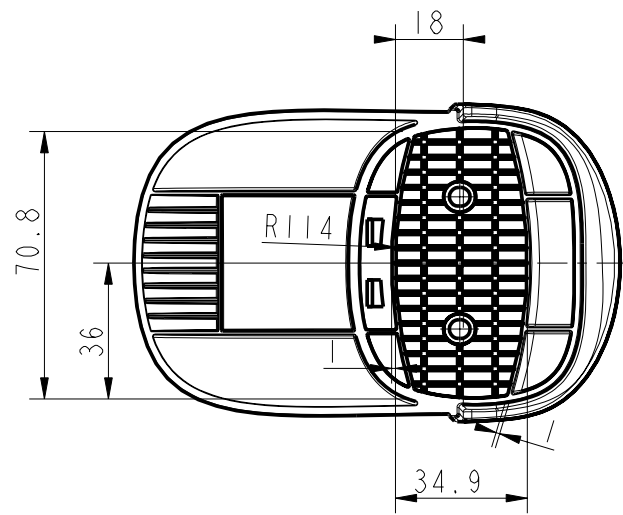

THE DRAWINGS WITHIN ARE PROPERTY OF DATALOGIC S.P.A. ALL RIGHTS RESERVED
 THE PARTIAL OR TOTAL REPRODUCTION OF THEM IS FORBIDDEN WITHOUT EXPRESS CONSENTS OF DATALOGIC S.P.A.

SEDE ETICHETTA
 PROFONDITA' 0.4 mm
LABEL SEAT
DEPTH 0.4mm

DETAIL Y
 SCALE 2:1

SECTION C-C

POSIZIONARE DATARIO
 E SIMBOLO RICICLAGGIO
INSERT DATER STAMP
AND RECYCLING SYMBOLS

SECTION D-D

SECTION B-B

TAMPOGRAFIA LOGO
 COLORE PANTONE 877c
PAD PRINTING LOGO
COLOR PANTONE 877c

SECTION A-A

ASSE DI ESTRAZIONE
 STAMPO
PULLING OUT
MOLD DIRECTION

DETAIL X
 SCALE 1:1

SCALE 3:10

SCALE 3:10

SUPERFICIE CLASSE A
SURFACE CLASS A

N.B.: LE QUOTE RAPPRESENTATE SONO RIFERITE AI SOLI ACCOPPIAMENTI. UTILIZZARE LA MATEMATICA 3D PER LE RIMANENTI QUOTE COSTRUTTIVE

FINISHING REQUIREMENTS:
 FOR SURFACE CLASS DEFINITION
 PLEASE REFER TO DATALOGIC IS 249

MOD	REV.	PROPOSAL	DESCRIPTION	DATE	SIGN	
			All materials employed have to be selected among RoHS compliant materials: the EC directives to be referred to are 2002/95/EC and correlated subsequent ones.			
DIMENSIONS WITHOUT TOLERANCE DEGREE: PRECISO.			NOTE COLORE PANTONE 123C SUPERFICIE ESTERNA ELETTROEROSA VDI 27 EXTERNAL SURFACE ELECTRON DISCHARGE MACHINE VDI 27	SCALE 1:2		
PRECISION DEGREE	DIMENSIONAL GROUPS			TREAT. FGH		
	> 0 A 6	> 6 A 30	> 30 A 120	> 120 A 315	> 315 A 999	
MEDIUM	±0.1	±0.2	±0.3	±0.5	±0.8	
PRECISE	±0.05	±0.1	±0.15	±0.2	±0.3	
MATER. ABS SAMSUNG VH 0800 BLACK			DES. BY RAFF	DATE 13-0c1-06	APPROV.	
NAME HOLDER DESK/WALL			MOLD N° DLPL-552			
DATALOGIC LIPPO DI CALDERARA DI RENO BOLOGNA - ITALY WWW.DATALOGIC.IT			CODE 278082790			
			PART N° SP-0827			
			REV. 0			