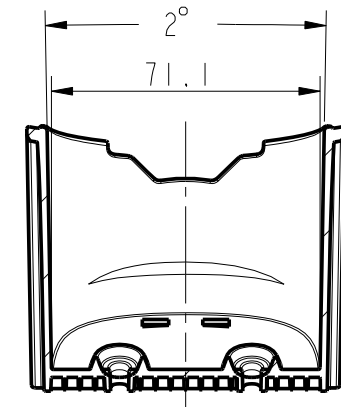

DETAIL Y
 SCALE 2:1

SECTION C-C

POSIZIONARE DATARIO
 E SIMBOLO RICICLAGGIO
INSERT DATER STAMP
AND RECYCLING SYMBOLS

SECTION D-D

SECTION B-B

TAMPOGRAFIA LOGO
 COLORE PANTONE 877c
PAD PRINTING LOGO
COLOR PANTONE 877c

SECTION A-A

ASSE DI ESTRAZIONE
 STAMPO
PULLING OUT
MOLD DIRECTION

DETAIL X
 SCALE 1:1

SCALE 3:10

SCALE 3:10

SUPERFICIE CLASSE A
SURFACE CLASS A

N.B.: LE QUOTE RAPPRESENTATE SONO RIFERITE AI SOLI ACCOPPIAMENTI. UTILIZZARE LA MATEMATICA 3D PER LE RIMANENTI QUOTE COSTRUTTIVE

FINISHING REQUIREMENTS:
 FOR SURFACE CLASS DEFINITION
 PLEASE REFER TO DATALOGIC IS 249

MOD	REV.	PROPOSAL	DESCRIPTION	DATE	SIGN	
			All materials employed have to be selected among RoHS compliant materials: the EC directives to be referred to are 2002/95/EC and correlated subsequent ones.			
DIMENSIONS WITHOUT TOLERANCE DEGREE: PRECISO.			NOTE COLORE PANTONE 123C SUPERFICIE ESTERNA ELETTROEROSA VDI 27 EXTERNAL SURFACE ELECTRON DISCHARGE MACHINE VDI 27	SCALE 1:2		
PRECISION DEGREE	DIMENSIONAL GROUPS			TREAT. FGH		
	> 0 A 6	> 6 A 30	> 30 A 120	> 120 A 315	> 315 A 999	
MEDIUM	±0.1	±0.2	±0.3	±0.5	±0.8	
PRECISE	±0.05	±0.1	±0.15	±0.2	±0.3	
MATER. ABS SAMSUNG VH 0800 BLACK			DES. BY RAFF	DATE 13-0c1-06	APPROV.	
NAME HOLDER DESK/WALL			MOLD N° DLPL-552			
DATALOGIC LIPPO DI CALDERARA DI RENO BOLOGNA - ITALY WWW.DATALOGIC.IT			CODE 278082790			
			PART N° SP-0827			
			REV. 0			