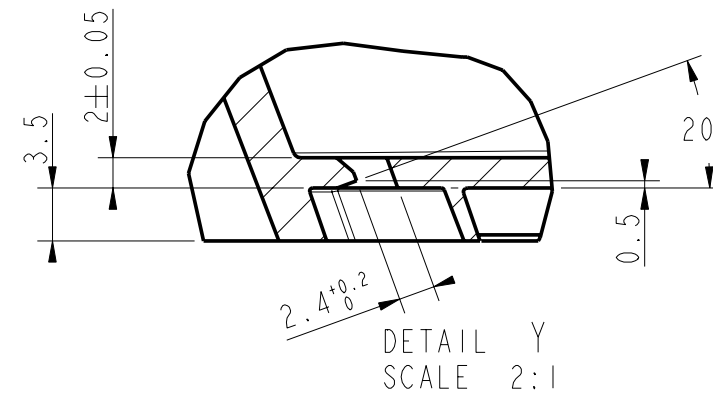

THE DRAWINGS WITHIN ARE PROPERTY OF DATALOGIC S.P.A. ALL RIGHTS RESERVED
 THE PARTIAL OR TOTAL REPRODUCTION OF THEM IS FORBIDDEN WITHOUT EXPRESS CONSENTS OF DATALOGIC S.P.A.

SEDE ETICHETTA
 PROFONDITA' 0.4 mm
LABEL SEAT
DEPTH 0.4mm

DETAIL Y
 SCALE 2:1

SECTION C-C

POSIZIONARE DATARIO
 E SIMBOLO RICICLAGGIO
INSERT DATER STAMP
AND RECYCLING SYMBOLS

SECTION D-D

SECTION B-B

TAMPOGRAFIA LOGO
 COLORE PANTONE 877c
PAD PRINTING LOGO
COLOR PANTONE 877c

SECTION A-A

ASSE DI ESTRAZIONE
 STAMPO
PULLING OUT
MOLD DIRECTION

DETAIL X
 SCALE 1:1

SCALE 3:10

SCALE 3:10

SUPERFICIE CLASSE A
SURFACE CLASS A

N.B.: LE QUOTE RAPPRESENTATE SONO RIFERITE AI SOLI ACCOPPIAMENTI. UTILIZZARE LA MATEMATICA 3D PER LE RIMANENTI QUOTE COSTRUTTIVE

FINISHING REQUIREMENTS:
 FOR SURFACE CLASS DEFINITION
 PLEASE REFER TO DATALOGIC IS 249

MOD	REV.	PROPOSAL	DESCRIPTION	DATE	SIGN	
			All materials employed have to be selected among RoHS compliant materials: the EC directives to be referred to are 2002/95/EC and correlated subsequent ones.			
DIMENSIONS WITHOUT TOLERANCE DEGREE: PRECISO.			NOTE COLORE PANTONE 123C SUPERFICIE ESTERNA ELETTROEROSA VDI 27 EXTERNAL SURFACE ELECTRON DISCHARGE MACHINE VDI 27	SCALE 1:2		
PRECISION DEGREE	DIMENSIONAL GROUPS			TREAT. FGH		
	> 0 A 6	> 6 A 30	> 30 A 120	> 120 A 315	> 315 A 999	
MEDIUM	±0.1	±0.2	±0.3	±0.5	±0.8	
PRECISE	±0.05	±0.1	±0.15	±0.2	±0.3	
MATER. ABS SAMSUNG VH 0800 BLACK			DES. BY RAFF	DATE 13-0c1-06	APPROV.	
NAME HOLDER DESK/WALL			MOLD N° DLPL-552			
DATALOGIC LIPPO DI CALDERARA DI RENO BOLOGNA - ITALY WWW.DATALOGIC.IT			CODE 278082790			
			PART N° SP-0827			
			REV. 0			