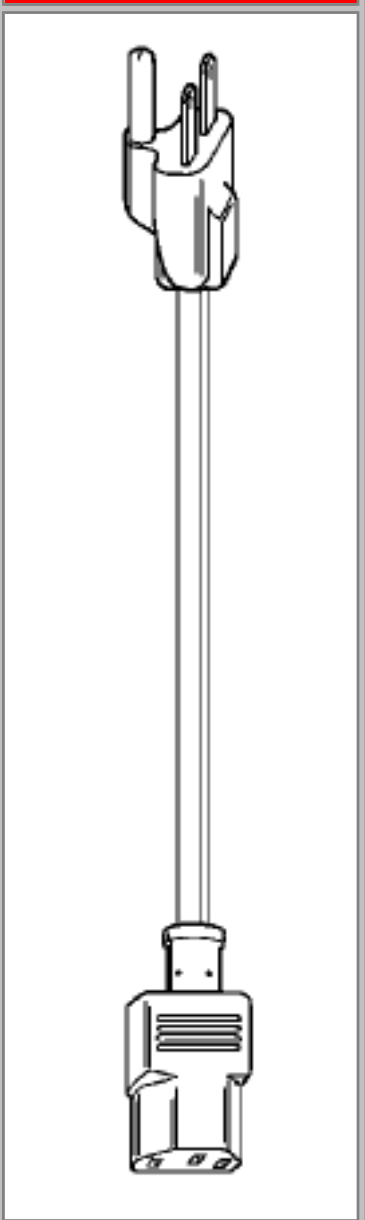

Back

Selected Cable: 17568

End View	Plug	Cord	Connector	End View
6-15P	32	SJT	386A	C13

Part Number	17568
Category	3 conductor plastic original equipment cords
Shielding	unshielded
Jacket Color	black
Length Feet	6'7
Length Meters	2
Temperature Rating	60 C°C
Packaging Units Per Carton	H-25
Color Coding	International
AWG Stranding	18 (41x34)
Nominal OD Inch	0.315
Nominal OD millimeter	8
Rating	2500 Watts,10A-230V
Notes	The plug on this cord was recently changed from the PH44 to the AEC32. See 17566 for SVT version.

Cord View

Approvals

Qty:

Back

Volex Power Cord Products Division, 5350 Lakeview Parkway S. Drive #D Indianapolis, IN 46268
800-246-CORD. info@volexpowercords.com

Proposition 65 warning for California residents: This product contains chemicals, including lead, known to the State of California to cause (cancer, and) birth defects or other reproductive harm. Wash hands after handling.