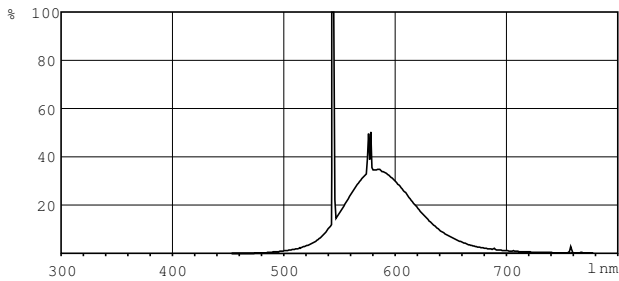

Photometrische Daten

LDPB_TL-DCOL_160-Spectral power distribution B/W