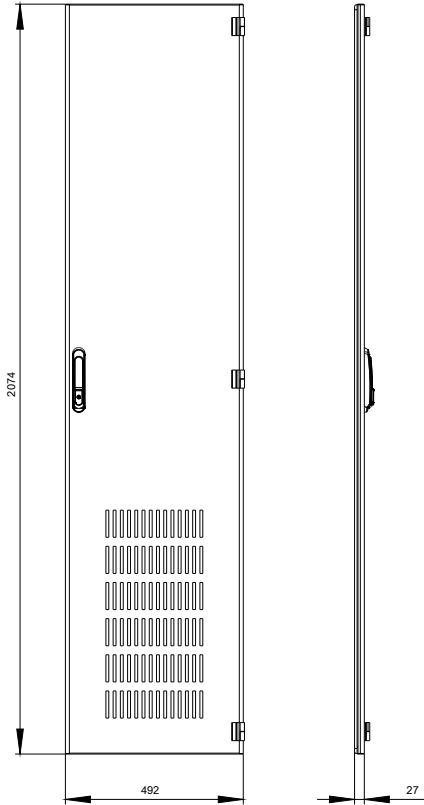

Information- and Downloadcenter (Catalogs, Brochures,...)

<http://www.siemens.com/lowvoltage/catalogs>

Industry Mall (Online ordering system)

<https://eb.automation.siemens.com/mall/en/WW/Catalog/Product/8MF12502UT141BA2>

Service&Support (Manuals, Certificates, Characteristics, FAQs,...)

<http://support.automation.siemens.com/WW/view/en/8MF12502UT141BA2/all>

Image database (product images, 2D dimension drawings, 3D models, device circuit diagrams, ...)

<http://www.automation.siemens.com/bilddb/cax_en.aspx?mfb=8MF12502UT141BA2>

CAX-Online-Generator

<http://www.siemens.com/cax>

Tender specifications

<http://ausschreibungstexte.siemens.com/tiplv>