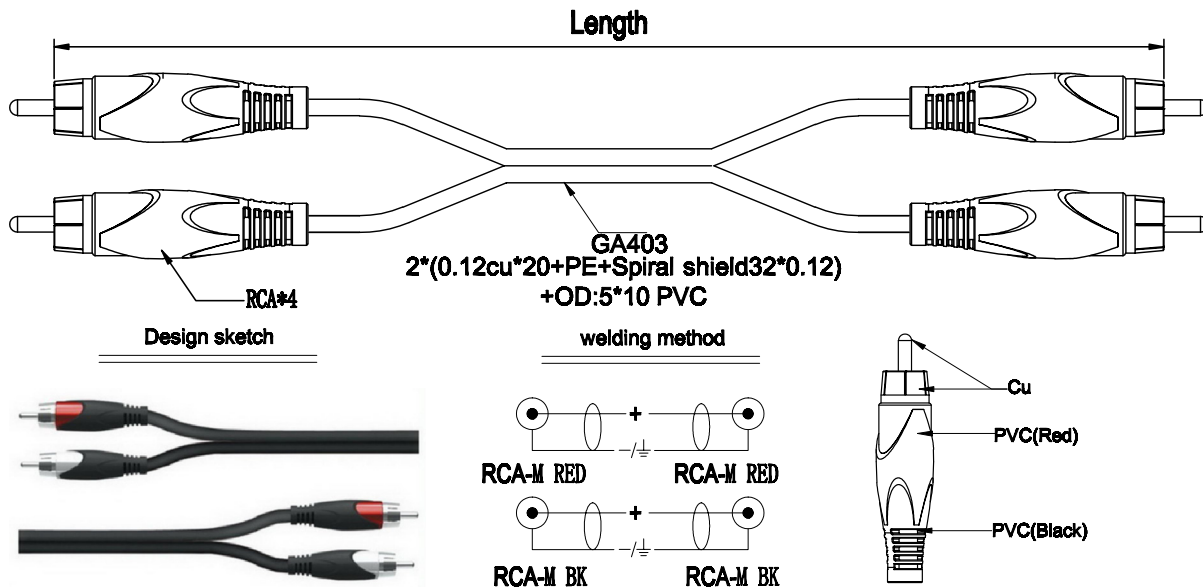

2× RCA/Phono Plug to 2× RCA/Phono Plug

RoHS
Compliant

Diagram

Dimensions : Millimetres

Part Number Table

Description	Length	Part Number
2× RCA/Phono Plug to 2× RCA/Phono Plug	3 ft (914.4mm)	24-16244
	6 ft (1.83m)	24-16245