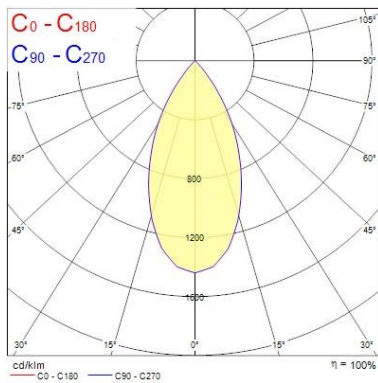

Myriad Square Silver Reflector - Housing only *MYRIAD SQUARE HOUS FLOOD 4K STD EM SILVER REFL* 2056315

Packaging outer length / height (cm)	25.0
Packaging outer width (cm)	20.0
Packaging outer depth (cm)	25.0

PHOTOMETRY

TECHNICAL DRAWINGS