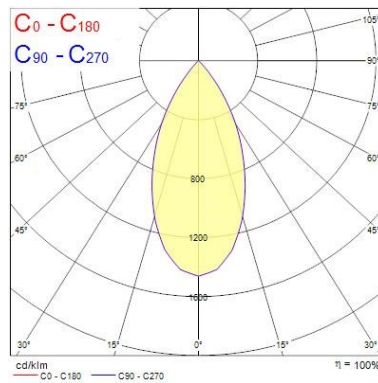

Myriad Square Silver Reflector - Housing only *MYRIAD SQUARE HOUS FLOOD 4K STD EM SILVER REFL* 2056315

Packaging outer length / height (cm)	25.0
Packaging outer width (cm)	20.0
Packaging outer depth (cm)	25.0

PHOTOMETRY

TECHNICAL DRAWINGS