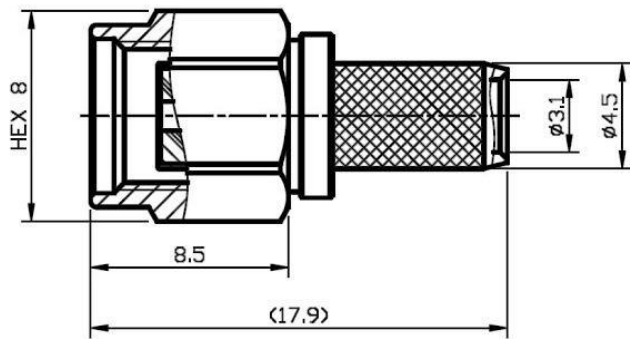

Datenblatt

HEX Crimp Size : .217"

**RECOMMENDED
STRIP LENGTHS**

07	FERRULE	BRASS	1	GOLD
06	CENTER PIN	BRASS	1	GOLD
05	BODY	BRASS	1	GOLD
04	INSULATOR	TEFLON	1	
03	INNER RETAINING RING	STAINLESS	1	
02	GASKET	SILICONE	1	RED
01	SHELL	BRASS	1	GOLD
NO	DESCRIPTION	MATERIAL	Q'TY	FINISH