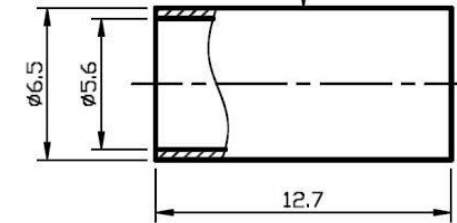

Datenblatt

HEX Crimp Size : .217"

**RECOMMENDED
STRIP LENGTHS**

07	FERRULE	BRASS	1	GOLD
06	CENTER PIN	BRASS	1	GOLD
05	BODY	BRASS	1	GOLD
04	INSULATOR	TEFLON	1	
03	INNER RETAINING RING	STAINLESS	1	
02	GASKET	SILICONE	1	RED
01	SHELL	BRASS	1	GOLD
NO	DESCRIPTION	MATERIAL	Q'TY	FINISH