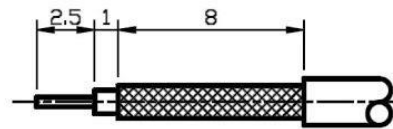

Datenblatt

HEX Crimp Size : .217"

**RECOMMENDED
STRIP LENGTHS**

07	FERRULE	BRASS	1	GOLD
06	CENTER PIN	BRASS	1	GOLD
05	BODY	BRASS	1	GOLD
04	INSULATOR	TEFLON	1	
03	INNER RETAINING RING	STAINLESS	1	
02	GASKET	SILICONE	1	RED
01	SHELL	BRASS	1	GOLD
NO	DESCRIPTION	MATERIAL	Q'TY	FINISH