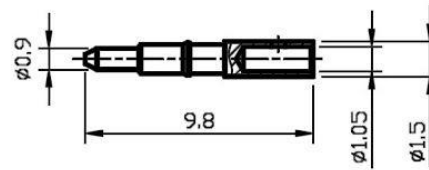

Datenblatt

HEX Crimp Size : .217"

**RECOMMENDED
STRIP LENGTHS**

07	FERRULE	BRASS	1	GOLD
06	CENTER PIN	BRASS	1	GOLD
05	BODY	BRASS	1	GOLD
04	INSULATOR	TEFLON	1	
03	INNER RETAINING RING	STAINLESS	1	
02	GASKET	SILICONE	1	RED
01	SHELL	BRASS	1	GOLD
NO	DESCRIPTION	MATERIAL	Q'TY	FINISH