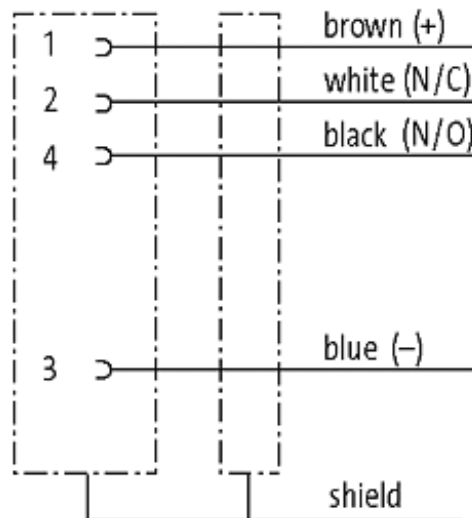

M12 female receptacle shielded rear mount

PUR-OB 4x0,34 shielded grey UL,CSA+drag chain 1m

Flange M12 female

4-pole, shielded

Rear mounting

Mounting nut

With open ended wires

Further cable lengths on request. The resistance to aggressive media should be individually tested for your application. Further details on request.

[Link to Product](#)**Illustration**

Female

Product may differ from Image