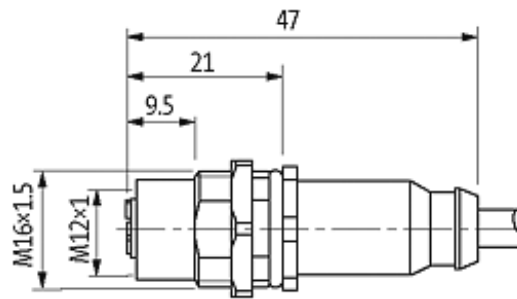

M12 female receptacle shielded rear mount

PUR-OB 4x0,34 shielded grey UL,CSA+drag chain 1m

Flange M12 female

4-pole, shielded

Rear mounting

Mounting nut

With open ended wires

Further cable lengths on request. The resistance to aggressive media should be individually tested for your application. Further details on request.

[Link to Product](#)**Illustration**

Female

Product may differ from Image