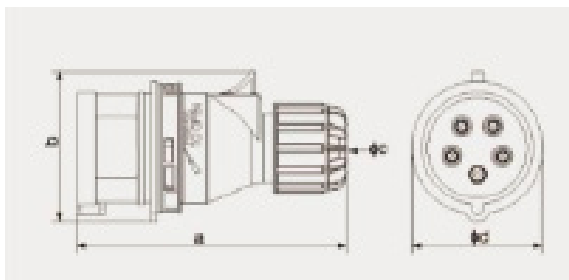

RoHS
Compliant

16A 230V 3P ALL BLACK PLUG PL16276

a	120
b	57
c	15
d	53.5
Cable size (mm ²)	1~2.5

Specification:

Number of Pole:	2P+E
Rated Voltage:	220V~250V
Rated Current:	16A
IP Class:	44
Position of Earth Contact:	6H
Colour:	Black
Packaging:	100pcs/carton