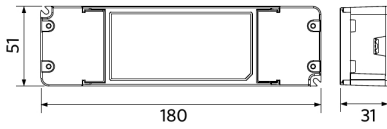

LEDPanelRc-S5
Driver Dim