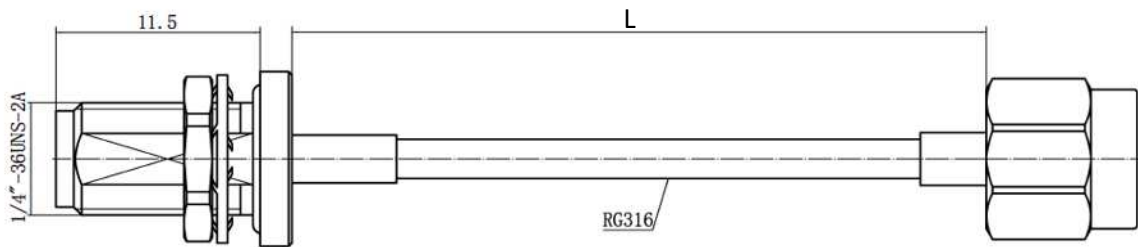

BU-41500310XX

(Cable Assembly Coaxial SMA Female Bulkhead to SMA Straight Male RG-316)

Mueller Electric Company
2850 Gilchrist Rd. Bld 5A
Akron, OH 44305

www.muellerelectric.com

Toll Free: 800.955.2629
Phone: 330.780.2525
Fax: 330.780.2524

Electrical Ratings

Electrical ratings of a cable assembly are determined by the limiting connector type and cable size.

Connector	Cable	Connector Impedance (Ohms)	Frequency (GHz)	VSWR	Working Voltage (At Sea Level)
SMA	RG-316	50	0-6	1.25 MAX	335V

Product Attributes

Gender	Male to Male
Style	SMA to SMA
1st Connector	Gold Plated SMA Female Bulkhead
2nd Connector	Gold Plated SMA Male Plug
Features	Shielded
Operating Temperature	-65°C (-85°F) to 150°C (302°F)
BU-4150031006	6" (152.40 mm)
BU-4150031012	12" (304.8 mm)
BU-4150031024	24" (609.6 mm)
BU-4150031036	36" (914.4 mm)
BU-4150031048	48" (1219.2 mm)
RoHS 3 Compliant	