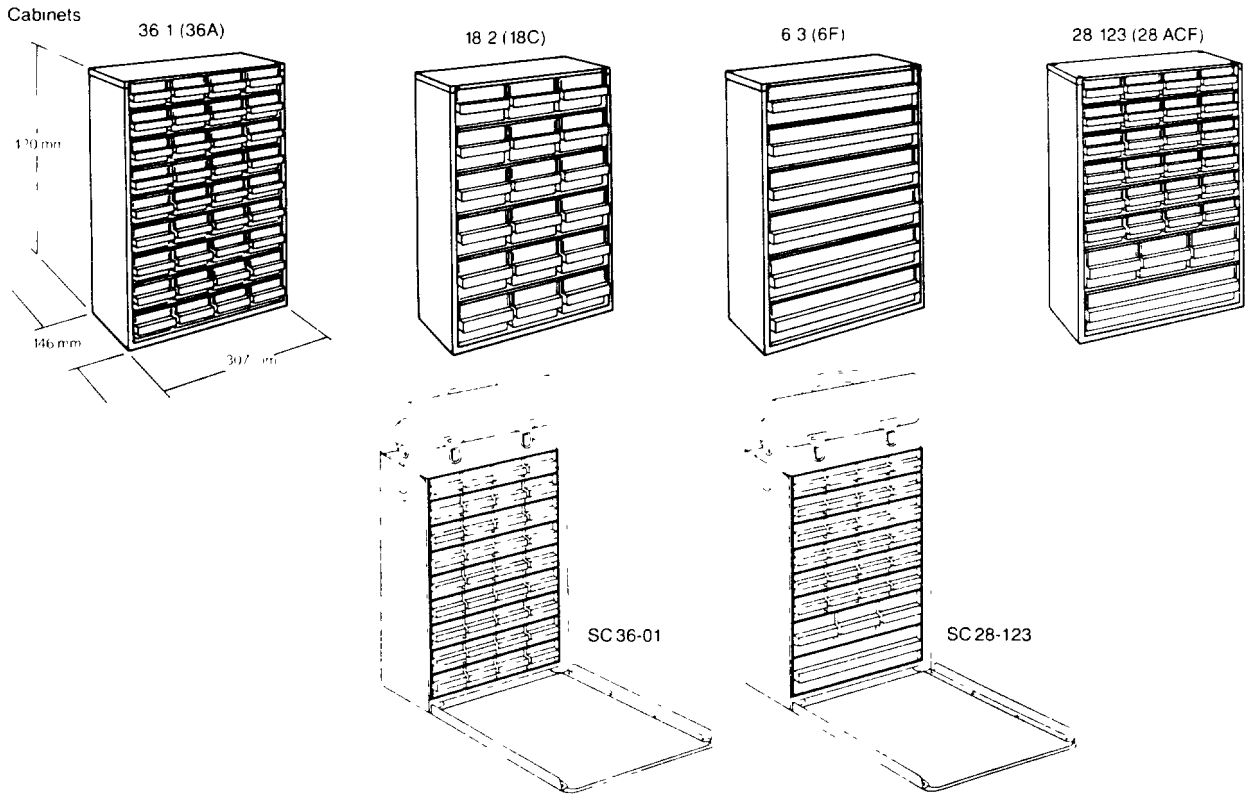

raaco 90 Series – Cabinets

Cabinets