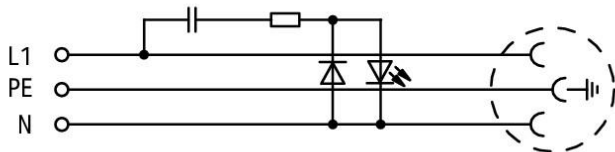

Data sheet | Item number: 709-583

Switchgear cabinet outlet; for DIN-rail and screw mounting; for plug, type F, CEE 7/4 (Schuko); common in DE, NL, AT; with LED status indicator; with Push-in Cage Clamp double connection

www.wago.com/709-583

Data

Electrical data

Voltage type (1)

AC

Ratings per IEC/EN 60664-1

Rated voltage (III / 3)	250 V
Rated impulse voltage (III / 3)	2 kV
Rated current	16 A

Connection data

Connection type (1)	L, PE, N
Connection technology	Push-in CAGE CLAMP®
Actuation type	Push-in
Actuation direction (1)	Operation parallel to conductor entry
Connectable conductor materials	Copper
Nominal cross section	2.5 mm ²
Solid conductor	0.2 ... 2.5 mm ² / 24 ... 14 AWG
Stranded conductor	0.2 ... 2.5 mm ² / 24 ... 14 AWG
Fine-stranded conductor	0.2 ... 2.5 mm ² / 24 ... 14 AWG
Strip length	9 ... 10 mm / 0.35 ... 0.39 Inch
No. of poles	3
Number of connection types	3

Geometrical Data

Width	45 mm / 1.772 in
Height	65 mm / 2.559 in
Height from the surface	65 mm / 2.559 in
Height from upper-edge of DIN-35 rail	59.8 mm / 2.354 in
Depth	84.7 mm / 3.335 in

Mechanical data