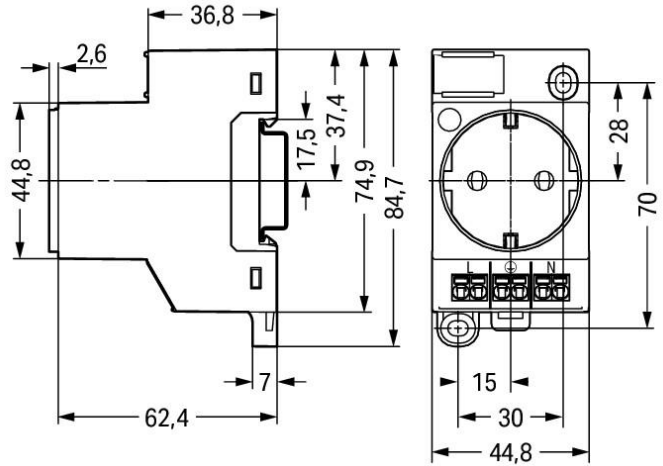

Data sheet | Item number: 709-583

Switchgear cabinet outlet; for DIN-rail and screw mounting; for plug, type F, CEE 7/4 (Schuko); common in DE, NL, AT; with LED status indicator; with Push-in Cage Clamp double connection

www.wago.com/709-583

Data

Electrical data

Voltage type (1)

AC

Ratings per IEC/EN 60664-1

Rated voltage (III / 3)	250 V
Rated impulse voltage (III / 3)	2 kV
Rated current	16 A

Connection data

Connection type (1)	L, PE, N
Connection technology	Push-in CAGE CLAMP®
Actuation type	Push-in
Actuation direction (1)	Operation parallel to conductor entry
Connectable conductor materials	Copper
Nominal cross section	2.5 mm²
Solid conductor	0.2 ... 2.5 mm² / 24 ... 14 AWG
Stranded conductor	0.2 ... 2.5 mm² / 24 ... 14 AWG
Fine-stranded conductor	0.2 ... 2.5 mm² / 24 ... 14 AWG
Strip length	9 ... 10 mm / 0.35 ... 0.39 Inch
No. of poles	3
Number of connection types	3

Geometrical Data

Width	45 mm / 1.772 in
Height	65 mm / 2.559 in
Height from the surface	65 mm / 2.559 in
Height from upper-edge of DIN-35 rail	59.8 mm / 2.354 in
Depth	84.7 mm / 3.335 in

Mechanical data

Type of mounting	Carrier rail 35 x 15
Degree of protection	IP20
Potential marking	L N