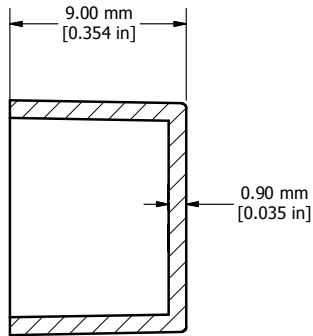

4

3

2

1

B

B

TOP VIEW

SECTION A-A

ISOMETRIC VIEW

1596B109	
Finish - Black (Smooth)	
Material - ABS Plastic	
Quantity	
1596B109	1 Box
1596B109-10	10 Boxes
1596B109-BULK	Bulk Packed

**HAMMOND
MANUFACTURING™**

1596B109

www.hammondmfg.com

A

A

4