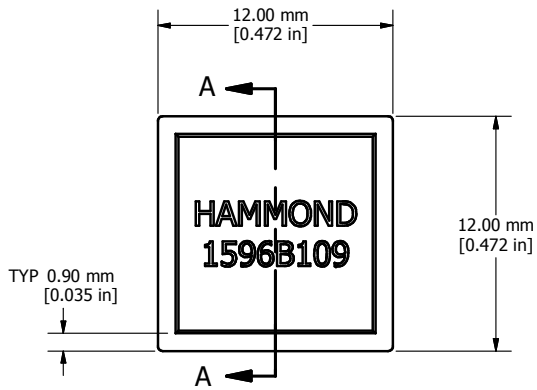

4

3

2

1

B

B

TOP VIEW

SECTION A-A

ISOMETRIC VIEW

1596B109	
Finish - Black (Smooth)	
Material - ABS Plastic	
Quantity	
1596B109	1 Box
1596B109-10	10 Boxes
1596B109-BULK	Bulk Packed

**HAMMOND
MANUFACTURING™**

1596B109

www.hammondmfg.com

A

A

4