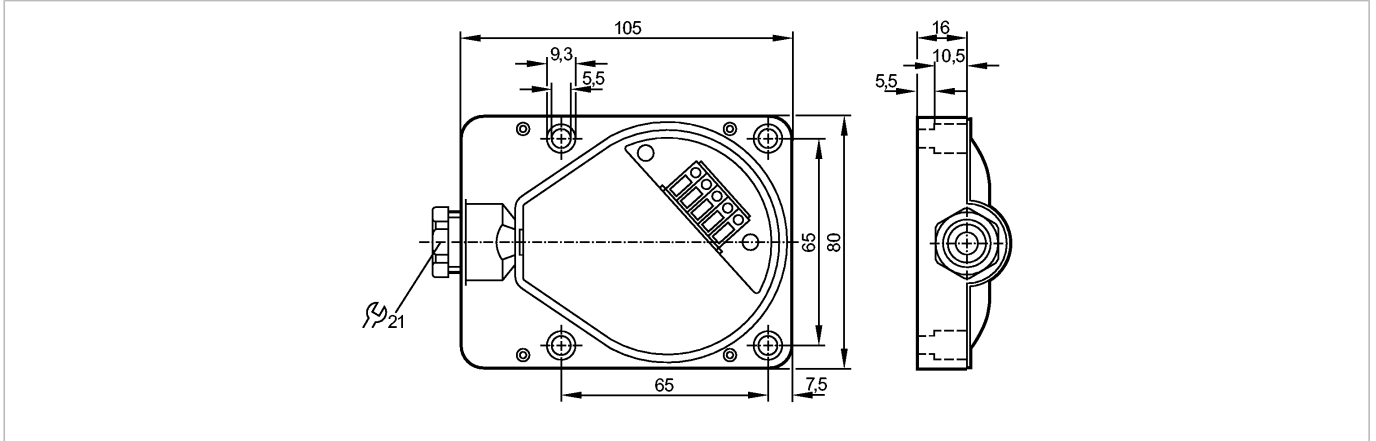

MOUNTING BASE M20 IDE/KDE

Accessories

Product characteristics

Mounting base

IDE/KDE

Mechanical data

Housing materials

PPE

Weight

[kg]

0.065

Connection

terminals up to 2.5 mm²

Cable gland

M20

Remarks