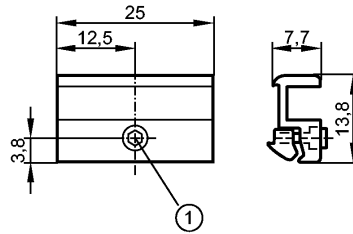

ADAPT FOR CYL BOSCH OCT

Accessories

1: fixing screw across flats 1.5

Product characteristics

Adapter for Bosch-Rexroth cylinders OCT series
(or cylinders of the same dimensions)

Mechanical data

Design	for types MKT (T-slot cylinder sensors)
Housing materials	aluminium; screw: stainless steel
Weight [kg]	0.005
Remarks	
Pack quantity [piece]	1