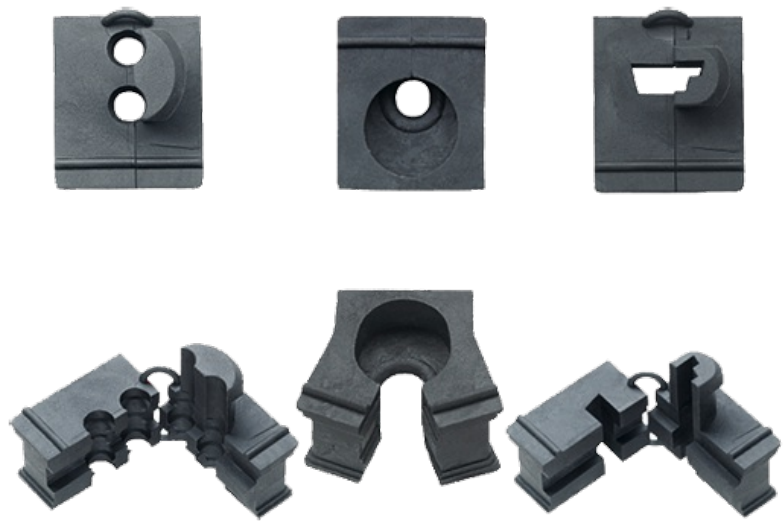

MODLINK MSDD CABLE ENTRY SYSTEM

KDT/ZE 2x5 (Double grommet)

Special glands
for 2 cables (diameter 5 mm)

For sale only in packing units

[Link to Product](#)

Illustration

Product may differ from Image