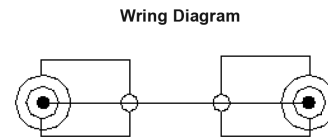

Lead

6.35mm S Jack Plug to Plug

pro-SIGNAL

Specifications:

Connector Type A	: 6.35mm Stereo Jack Plug
Connector Type B	: 6.35mm Stereo Jack Plug
Cable Assembly Type	: Audio / Video
Cable Length - Imperial	: 4.92ft
Cable Length - Metric	: 1.5m
Jacket Colour	: Black
No. of Poles	: 3

Dimensions : Millimetres

Part Number Table

Description	Part Number
Lead, 6.35mm S Jack Plug to Plug, 1.5M	AV00939

Important Notice : This data sheet and its contents (the "Information") belong to the members of the Premier Farnell group of companies (the "Group") or are licensed to it. No licence is granted for the use of it other than for information purposes in connection with the products to which it relates. No licence of any intellectual property rights is granted. The Information is subject to change without notice and replaces all data sheets previously supplied. The Information supplied is believed to be accurate but the Group assumes no responsibility for its accuracy or completeness, any error in or omission from it or for any use made of it. Users of this data sheet should check for themselves the Information and the suitability of the products for their purpose and not make any assumptions based on information included or omitted. Liability for loss or damage resulting from any reliance on the Information or use of it (including liability resulting from negligence or where the Group was aware of the possibility of such loss or damage arising) is excluded. This will not operate to limit or restrict the Group's liability for death or personal injury resulting from its negligence. pro-SIGNAL is the registered trademark of the Group. © Premier Farnell plc 2012.