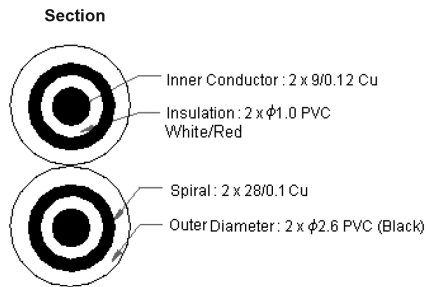

Lead

6.35mm S Jack Plug to Plug

pro-SIGNAL

Specifications:

Connector Type A	: 6.35mm Stereo Jack Plug
Connector Type B	: 6.35mm Stereo Jack Plug
Cable Assembly Type	: Audio / Video
Cable Length - Imperial	: 4.92ft
Cable Length - Metric	: 1.5m
Jacket Colour	: Black
No. of Poles	: 3

Dimensions : Millimetres

Part Number Table

Description	Part Number
Lead, 6.35mm S Jack Plug to Plug, 1.5M	AV00939

Important Notice : This data sheet and its contents (the "Information") belong to the members of the Premier Farnell group of companies (the "Group") or are licensed to it. No licence is granted for the use of it other than for information purposes in connection with the products to which it relates. No licence of any intellectual property rights is granted. The Information is subject to change without notice and replaces all data sheets previously supplied. The Information supplied is believed to be accurate but the Group assumes no responsibility for its accuracy or completeness, any error in or omission from it or for any use made of it. Users of this data sheet should check for themselves the Information and the suitability of the products for their purpose and not make any assumptions based on information included or omitted. Liability for loss or damage resulting from any reliance on the Information or use of it (including liability resulting from negligence or where the Group was aware of the possibility of such loss or damage arising) is excluded. This will not operate to limit or restrict the Group's liability for death or personal injury resulting from its negligence. pro-SIGNAL is the registered trademark of the Group. © Premier Farnell plc 2012.