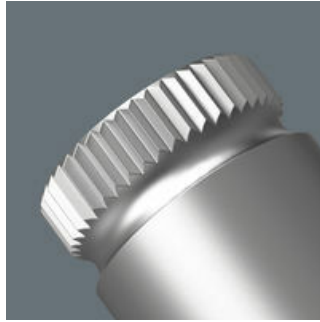

## 781 A 1/4" Connection parts, 781 A/C x 1/2 x 36 mm x 1/4"

Our Autumn/Winter production innovations

<b>EAN:</b>	4013288221209	<b>Size:</b>	103x43x19 mm
<b>Part number:</b>	05042671001	<b>Weight:</b>	56 g
<b>Article number:</b>	781 A	<b>Country of origin:</b>	CZ
		<b>Customs tariff number:</b>	82079030

- 1/4" to 1/2" connection part
- With secure socket fixing
- With 1/4" square head socket drive
- 1/2" external square
- Made of chrome-vanadium for high load capacity

Connection part 1/4" square head socket to 1/2" external square head. For manual and machine-operated tools (non-impact), with ball stop groove to safely lock the socket, knurling at the rear end for manageability during manual use; chrome-vanadium, dull chromed.

Chrome vanadium steel

Knurling

The connection parts are suitable for high loads thanks to their chrome-vanadium steel design.

Knurling on lower end for more grip when used manually

Further versions in this product family: