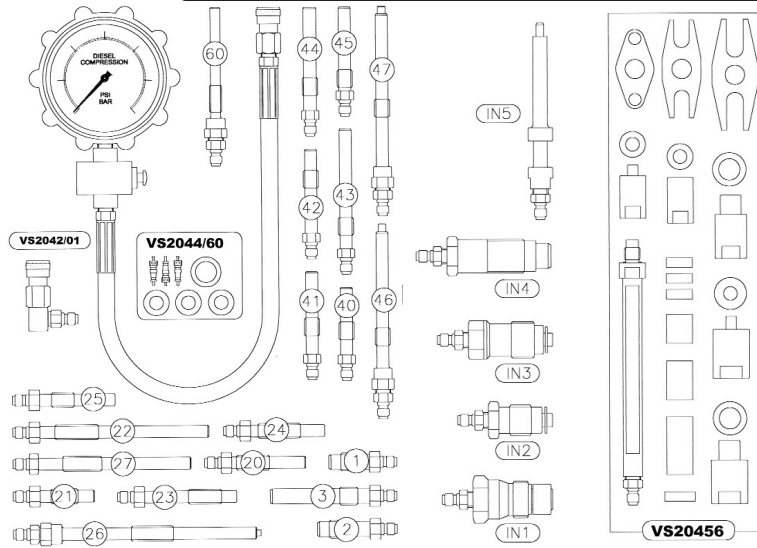

Parts Information:
Diesel Engine Compression Test Kit - Master
Model No: VS2044

Item	Part No.	Description
--	VS2042.01	GAUGE & HOSE ASS'Y c/w COUPLER ELBOW 100
1	VS2043.01	DUMMY GLOW PLUG ADAPTOR
2	VS2043.02	DUMMY GLOW PLUG ADAPTOR
3	VS2043.03	DUMMY GLOW PLUG ADAPTOR
20	VS2043.20	DUMMY GLOW PLUG ADAPTOR
21	VS2043.21	DUMMY GLOW PLUG ADAPTOR
22	VS2043.22	DUMMY GLOW PLUG ADAPTOR
23	VS2043.23	DUMMY GLOW PLUG ADAPTOR
24	VS2043.24	DUMMY GLOW PLUG ADAPTOR
25	VS2043.25	DUMMY GLOW PLUG ADAPTOR
26	VS2043.26	DUMMY GLOW PLUG ADAPTOR
27	VS2043.27	DUMMY GLOW PLUG ADAPTOR
40	VS2043.40	DUMMY GLOW PLUG ADAPTOR
41	VS2043.41	DUMMY GLOW PLUG ADAPTOR

Item	Part No.	Description
42	VS2043.42	DUMMY GLOW PLUG ADAPTOR No.42
43	VS2043.43	DUMMY GLOW PLUG ADAPTOR
44	VS2043.44	DUMMY GLOW PLUG ADAPTOR
45	VS2043.45	DUMMY GLOW PLUG ADAPTOR No.45
46	VS2043.46	DUMMY GLOW PLUG ADAPTOR No.46
47	VS2043.47	DUMMY GLOW PLUG ADAPTOR
60	VS2043.60	DUMMY GLOW PLUG ADAPTOR No.60
IN1	VS2044.01	DUMMY INJECTOR ADAPTOR (IN1)
IN2	VS2044.02	DUMMY INJECTOR ADAPTOR (IN2)
IN3	VS2044.03	DUMMY INJECTOR ADAPTOR (IN3)
IN4	VS2044.04	DUMMY INJECTOR ADAPTOR (IN4)
IN5	VS2044.05	DUMMY INJECTOR ADAPTOR (IN5)
--	VS2044.60	VALVE & SEAL SET
--	VS20456	CLAMP ON INJECTOR ADAPTOR SET

Item	Part No.	Description
--	VS2042.02	CASE & INSERT (NOT SHOWN)

Item	Part No.	Description
3	VS2042.013	HOSE ASS'Y 15mm x450mm

NOTE: It is our policy to continually improve products and as such we reserve the right to alter data, specifications and component parts without prior notice.