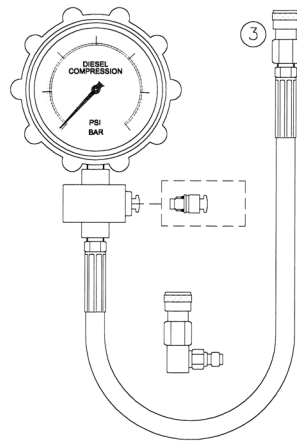

Parts Information:
Diesel Engine Compression Test Kit - Master
Model No: VS2044

Item	Part No.	Description
--	VS2042.01	GAUGE & HOSE ASS'Y c/w COUPLER ELBOW 100
1	VS2043.01	DUMMY GLOW PLUG ADAPTOR
2	VS2043.02	DUMMY GLOW PLUG ADAPTOR
3	VS2043.03	DUMMY GLOW PLUG ADAPTOR
20	VS2043.20	DUMMY GLOW PLUG ADAPTOR
21	VS2043.21	DUMMY GLOW PLUG ADAPTOR
22	VS2043.22	DUMMY GLOW PLUG ADAPTOR
23	VS2043.23	DUMMY GLOW PLUG ADAPTOR
24	VS2043.24	DUMMY GLOW PLUG ADAPTOR
25	VS2043.25	DUMMY GLOW PLUG ADAPTOR
26	VS2043.26	DUMMY GLOW PLUG ADAPTOR
27	VS2043.27	DUMMY GLOW PLUG ADAPTOR
40	VS2043.40	DUMMY GLOW PLUG ADAPTOR
41	VS2043.41	DUMMY GLOW PLUG ADAPTOR

Item	Part No.	Description
42	VS2043.42	DUMMY GLOW PLUG ADAPTOR No.42
43	VS2043.43	DUMMY GLOW PLUG ADAPTOR
44	VS2043.44	DUMMY GLOW PLUG ADAPTOR
45	VS2043.45	DUMMY GLOW PLUG ADAPTOR No.45
46	VS2043.46	DUMMY GLOW PLUG ADAPTOR No.46
47	VS2043.47	DUMMY GLOW PLUG ADAPTOR
60	VS2043.60	DUMMY GLOW PLUG ADAPTOR No.60
IN1	VS2044.01	DUMMY INJECTOR ADAPTOR (IN1)
IN2	VS2044.02	DUMMY INJECTOR ADAPTOR (IN2)
IN3	VS2044.03	DUMMY INJECTOR ADAPTOR (IN3)
IN4	VS2044.04	DUMMY INJECTOR ADAPTOR (IN4)
IN5	VS2044.05	DUMMY INJECTOR ADAPTOR (IN5)
--	VS2044.60	VALVE & SEAL SET
--	VS20456	CLAMP ON INJECTOR ADAPTOR SET

Item	Part No.	Description
--	VS2042.02	CASE & INSERT (NOT SHOWN)

Item	Part No.	Description
3	VS2042.013	HOSE ASS'Y 15mm x450mm

NOTE: It is our policy to continually improve products and as such we reserve the right to alter data, specifications and component parts without prior notice.