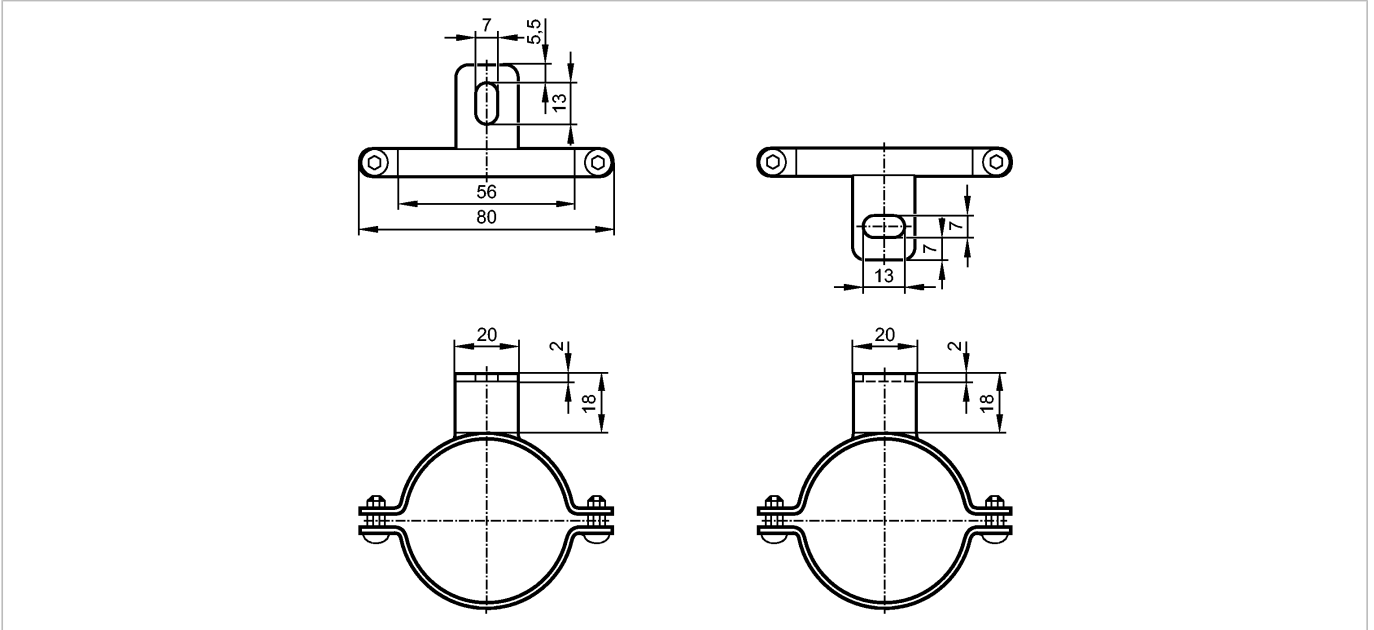

IP69K STAINLESS STEEL BRACKETS

Accessories

Product characteristics

Mounting bracket

Ersatz-Befestigungsschelle für Bauform OY4

Mechanical data

Housing materials

stainless steel (316L)

Weight

[kg]

0.092

Remarks

Pack quantity

[piece]

2