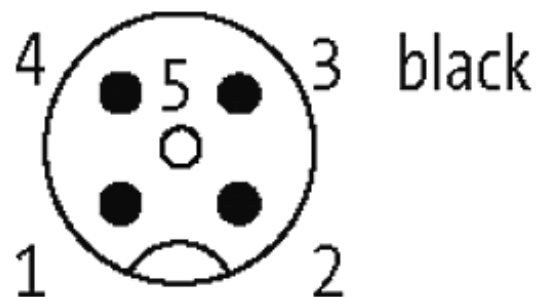

SAFETY WIRING SYSTEM

EMERGENCY OFF PUSH BUTTON with M12

with M12 connector

[Link to Product](#)**Illustration**

M12 Male

Product may differ from Image

General data

Dimensions H x W x D 103x72x72 mm

Contact layout

Contact 1 MSDS: 11 (yellow), 13 (black); EMERGENCY-STOP: 11 (black)

Contact 2 MSDS: 12 (yellow), 14 (black); EMERGENCY-STOP: 12 (black)

Contact 3	MSDS: 21 (yellow); EMERGENCY-STOP: 21 (black)
-----------	---

Contact 4	MSDS: 22 (yellow); EMERGENCY-STOP: 22 (black)
-----------	---

Commercial data

country of origin	DE
-------------------	----

customs tariff number	85365080
-----------------------	----------

minimum order quantity	1
------------------------	---