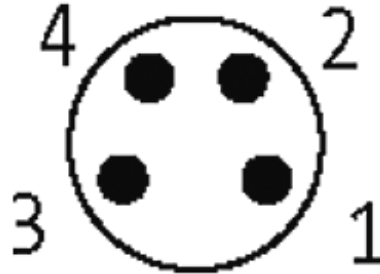

M8 female 90° snap-in with cable

PUR 4x0.25 bk UL/CSA+drag chain 20m

M8
Female 90°
4-pole
Snap In

Plastic housings with good resistance against chemicals and oils. The resistance to aggressive media should be individually tested for your application. Further details on request.

[Link to Product](#)**Illustration**

Female

Product may differ from Image