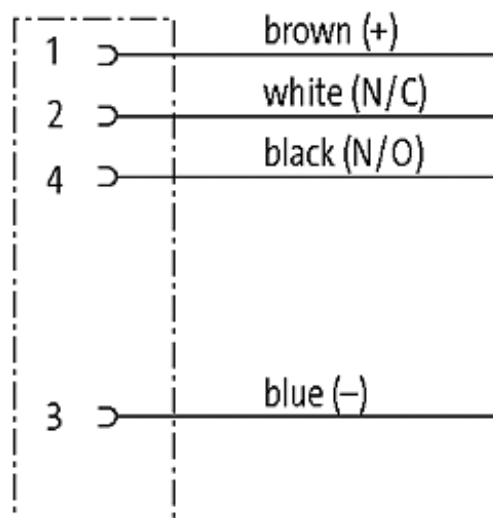

M8 female 90° snap-in with cable

PUR 4x0.25 bk UL/CSA+drag chain 20m

M8
Female 90°
4-pole
Snap In

Plastic housings with good resistance against chemicals and oils. The resistance to aggressive media should be individually tested for your application. Further details on request.

[Link to Product](#)**Illustration**

Female

Product may differ from Image