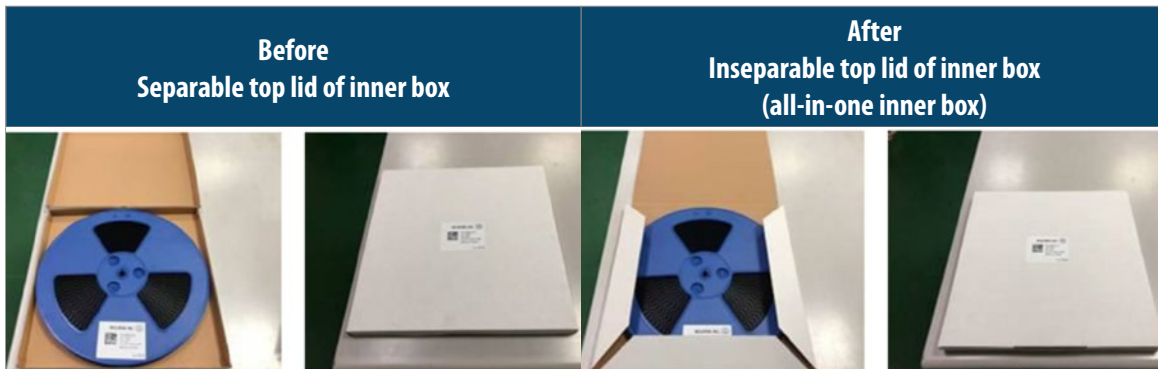

### Inner Box Packaging Change for Bourns® Chip Diodes

Riverside, California – November 1, 2019 – In order to standardize packaging of Bourns® Chip Diodes, the inner box material will be changed. The change in the inner box material will have no effect on the form, fit, function, quality or reliability of the Bourns® products themselves.