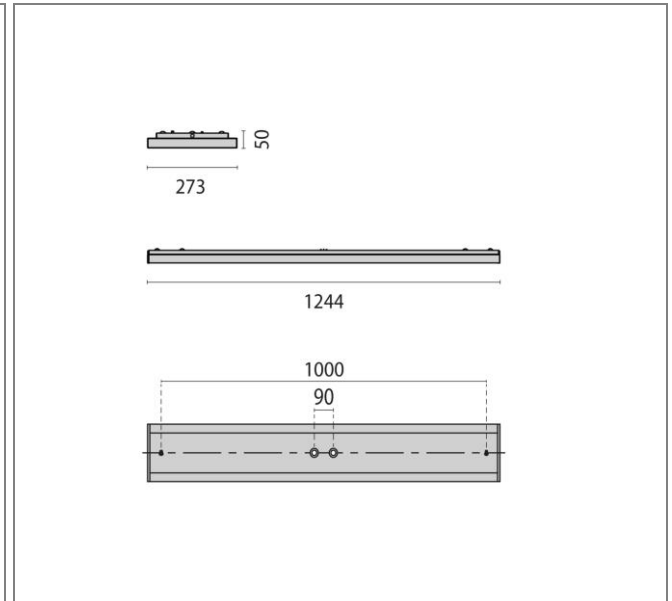

ART.: 8629661453430

SL629 AB PRISM

Art.: 8629661453430, SL629 AB, Prismenstruktur, 54W, 4000K, Driver static, 1244mm, Symmetrical - direct, Grey, LED surface-mount luminaire for interior, comprising: Housing made of steel sheet, die-cast aluminium end caps, powder painted / Prismatic cover for efficient light diffusion, glare reduction and a high level of uniformity / Direct light distribution / LED Sidelight-Technology for a homogenous light distribution over the entire area of the cover / Colour rendering index Ra > 80 / Colour tolerance according to MacAdam = 3 SDCM / Light engine can be replaced by means of a slide-in mechanism / UGR <19 for all luminositities / VDU application suitable acc. to EN 12464-1 (see table) / Special colour versions available upon request

Connected load	54 W
Luminous flux	5810 lm
Efficiency	108 lm/W
Colour temperature	4000K
Colour rendering (CRI)	80
IP class	20
Nominal voltage	220 – 240 V
Colour	GR-RAL9006
UGR	18,4