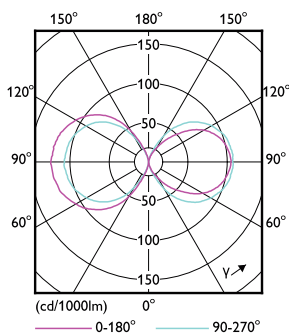

Warnings and Safety

- Installation should always be performed by a qualified electrician or installer. Use the installation guide for instructions

Product data

General information		Color Designation	
Cap-Base	E27 [E27]	Color Designation	White (WH)
EU RoHS compliant	Yes	Correlated Color Temperature (Nom)	3000 K
Nominal Lifetime (Nom)	50000 h	Luminous Efficacy (rated) (Nom)	135.00 lm/W
Switching Cycle	50000X	Color Consistency	<6
Technical Type	21-80W	Color Rendering Index (Nom)	80
Flux measurement reference	Sphere	LLMF At End Of Nominal Lifetime (Nom)	70 %
Light technical		Operating and electrical	
Color Code	830 [CCT of 3000K]	Input Frequency	50 to 60 Hz
Beam Angle (Nom)	360 °	Power (Nom)	21 W
Luminous Flux (Nom)	2850 lm	Lamp Current (Nom)	95 mA
		Wattage Equivalent	50 W

Product data

Full product code	871869963814600
Order product name	TrueForce LED HPL ND 28–21W E27 830
EAN/UPC – Product	8718699638146
Order code	929002006102
Numerator - Quantity Per Pack	1
Numerator - Packs per outer box	6
Material Nr. (12NC)	929002006102
Net Weight (Piece)	0.370 kg

Dimensional drawing

TrueForce LED HPL ND 28–21W E27 830

Product	D	C
TrueForce LED HPL ND 28–21W E27 830	75 mm	178 mm

Photometric data

LEDTrueForce E27 360

LEDTrueForce E27 21W 3000K

TrueForce LED Public (Urban/Road – HPL/SON)