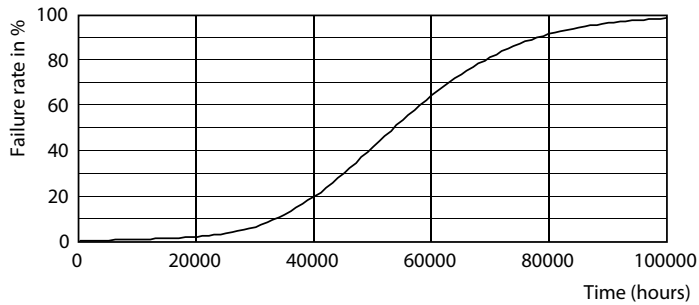

TrueForce LED Public (Urban/Road – HPL/SON)

Photometric data

© 2022 Philips Lighting B.V. Page 11

LEDTrueForce E27 21W 3000K

Lifetime

LEDTrueForce Others 360