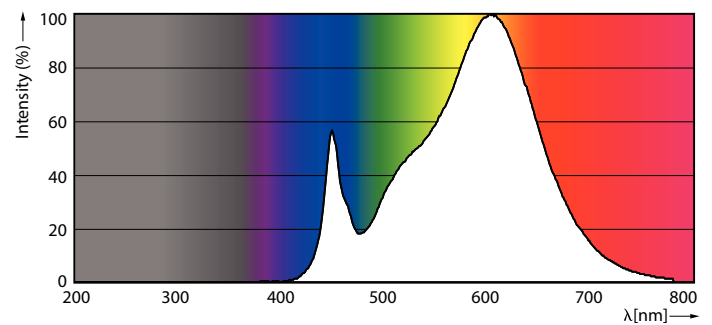

Warnings and Safety

- Installation should always be performed by a qualified electrician or installer. Use the installation guide for instructions

Product data

General information		Color Designation	
Cap-Base	E27 [E27]	Color Designation	White (WH)
EU RoHS compliant	Yes	Correlated Color Temperature (Nom)	3000 K
Nominal Lifetime (Nom)	50000 h	Luminous Efficacy (rated) (Nom)	135.00 lm/W
Switching Cycle	50000X	Color Consistency	<6
Technical Type	21-80W	Color Rendering Index (Nom)	80
Flux measurement reference	Sphere	LLMF At End Of Nominal Lifetime (Nom)	70 %
Light technical		Operating and electrical	
Color Code	830 [CCT of 3000K]	Input Frequency	50 to 60 Hz
Beam Angle (Nom)	360 °	Power (Nom)	21 W
Luminous Flux (Nom)	2850 lm	Lamp Current (Nom)	95 mA
		Wattage Equivalent	50 W

Dimensional drawing

TrueForce LED HPL ND 28–21W E27 830

Product	D	C
TrueForce LED HPL ND 28–21W E27 830	75 mm	178 mm

Photometric data

LEDTrueForce E27 360

LEDTrueForce E27 21W 3000K

TrueForce LED Public (Urban/Road – HPL/SON)