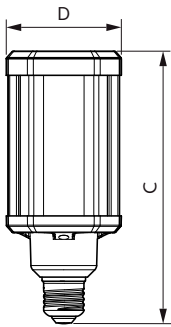

Product data

Full product code	871869963814600
Order product name	TrueForce LED HPL ND 28–21W E27 830
EAN/UPC – Product	8718699638146
Order code	929002006102
Numerator - Quantity Per Pack	1
Numerator - Packs per outer box	6
Material Nr. (12NC)	929002006102
Net Weight (Piece)	0.370 kg

Dimensional drawing

TrueForce LED HPL ND 28–21W E27 830

Product	D	C
TrueForce LED HPL ND 28–21W E27 830	75 mm	178 mm

Photometric data

LEDTrueForce E27 360

LEDTrueForce E27 21W 3000K

TrueForce LED Public (Urban/Road – HPL/SON)