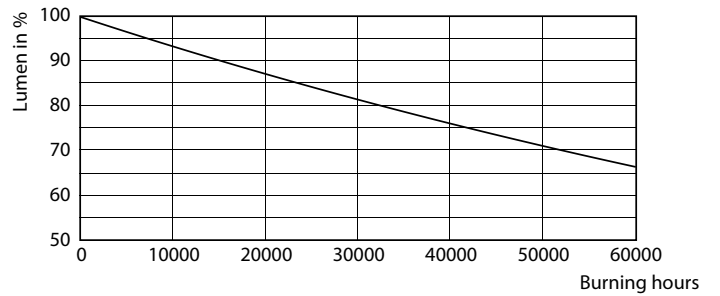

Warnings and Safety

- Installation should always be performed by a qualified electrician or installer. Use the installation guide for instructions

Product data

General information		Color Designation	
Cap-Base	E27 [E27]	Color Designation	White (WH)
EU RoHS compliant	Yes	Correlated Color Temperature (Nom)	3000 K
Nominal Lifetime (Nom)	50000 h	Luminous Efficacy (rated) (Nom)	135.00 lm/W
Switching Cycle	50000X	Color Consistency	<6
Technical Type	21-80W	Color Rendering Index (Nom)	80
Flux measurement reference	Sphere	LLMF At End Of Nominal Lifetime (Nom)	70 %
Light technical		Operating and electrical	
Color Code	830 [CCT of 3000K]	Input Frequency	50 to 60 Hz
Beam Angle (Nom)	360 °	Power (Nom)	21 W
Luminous Flux (Nom)	2850 lm	Lamp Current (Nom)	95 mA
		Wattage Equivalent	50 W

Photometric data

© 2022 Philips Lighting B.V. Page 11

LEDTrueForce E27 21W 3000K

Lifetime

LEDTrueForce Others 360

LEDTrueForce Others 360